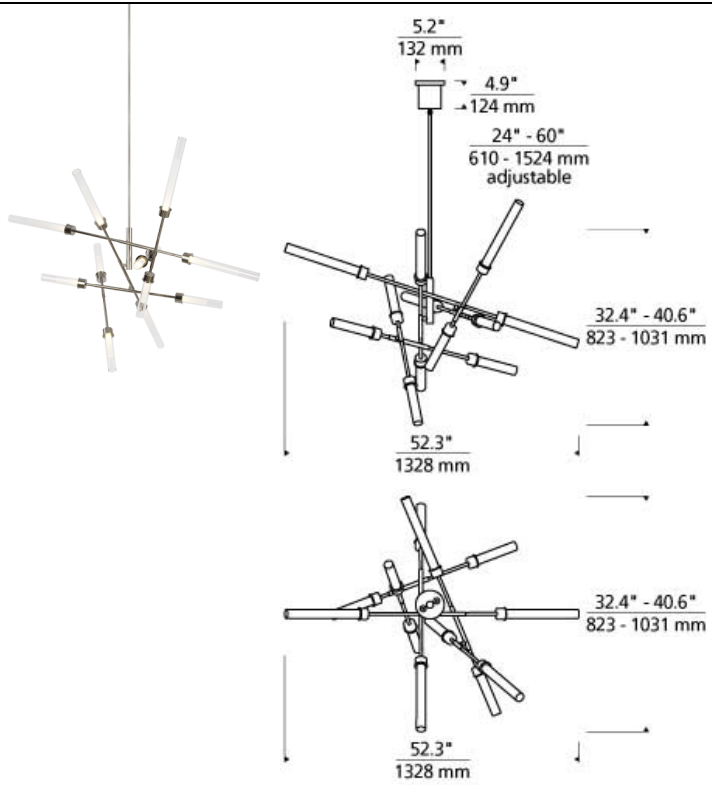

## DESCRIPTION

Tech Lighting's Linger collection is designed with twelve LED lights tapered by acrylic cylinders and illuminate in multiple. Available in polished nickel and natural brass that will slowly patina for a timeless look. Linger creates a beautiful statement piece for your dining room, living room and foyer. Complete the look with more Linger chandelier and wall sconce options. Lamping options are compatible with most dimmers. Refer to the Dimming Chart for more information. Includes 54.6 watts, 2444 total delivered lumens, 3000K LED modules. Dimmable with most LED compatible ELV and TRIAC dimmers. Includes (4) 12" and (2) 6" rigid stems in coordinating finish. Can be installed on a sloped ceiling up to 45°.

## WEIGHT

16-16lb / 7.26-7.26kg ±

natural brass      polished nickel

## ORDERING INFORMATION

700LNG	SHAPE OR SIZE	FINISH	LAMP
12A	12-LIGHT ABSTRACT CHANDELIER	NB NATURAL BRASS N POLISHED NICKEL	-LED930 INTEGRATED LED 90 CRI 3000K 120V (T20/T24)

This product can mount to either a 4" square electrical box with round plaster ring or an octagon electrical box.