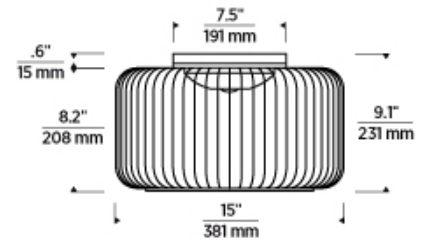

## ORDERING INFORMATION

700FMKAI	LENGTH (A)	FINISH	LAMP
	1515"	W MATTE WHITE B NIGHTSHADE BLACK BR PLATED BRASS	-LED930 INTEGRATED LED 90 CRI 3000K 120V

700FMKAI

JOB NAME

NOTES

© 2019 Tech Lighting, L.L.C. All rights reserved. The "Tech Lighting" graphic is a registered trademark of Tech Lighting, L.L.C. Tech Lighting reserves the right to change specifications for product improvements without notification.

## SPECIFICATIONS

PRIMARY MATERIAL	Aluminum
SHADE MATERIAL	Aluminum
NET WEIGHT	7 lbs
HEIGHT	9.1in
WIDTH	15in
LENGTH	15in
UP LIGHT / DOWN LIGHT / BOTH?	
WET LISTED	
DAMP LISTED	
DRY LISTED	
WALL / CEILING MOUNT	
GENERAL LISTING	ETL Listed
INCLUDES	