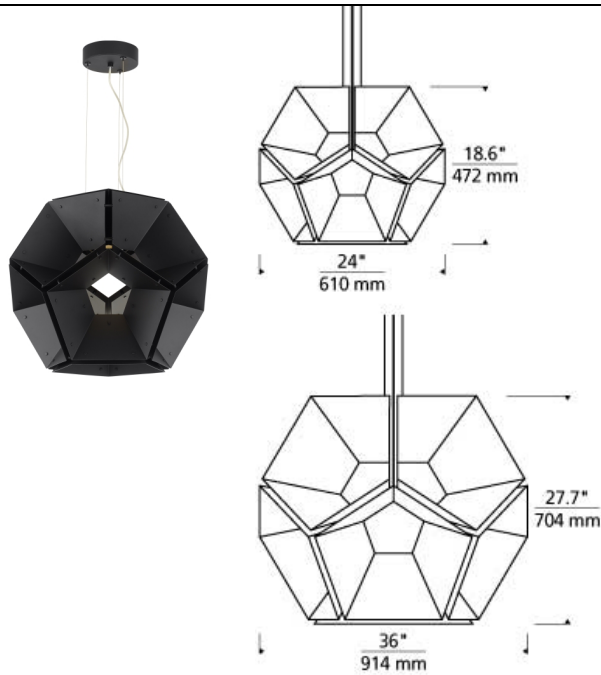

## DESCRIPTION

Designed around the geometry of a pentagonal cube, the Hex Suspension light by Tech Lighting streams light through its honeycomb shape to create a visual sense of organic depth. This artfully interesting fixture provides fun visual engagement through its unique make-up as well as shadow effects when illuminated. Further enhancing this unique fixture are two on-trend color options, Matt White and Matt Black. The Hex is available in two sizes and is incredibly functional over a dining room table, family room space or home office. The integrated LED lamp is fully dimmable to create the desired ambiance using a low-voltage ELV or Triac dimmer. 24IN includes, 12 watt, 375 delivered lumens, 3000K, 90 CRI LED module. Dimmable with LED compatible or triac dimmer. 36IN includes 25 watt, 751 delivered lumen, 3000K, 90 CRI LED module. Dimmable with most LED compatible ELV and TRIAC dimmers. 277V compatible with 0-10V dimmers. Includes 12 feet of field-cuttable cloth cord to match finish selection.

## INSTALLATION

This product can mount to either a 4" square electrical box with round plaster ring or an octagon electrical box.

## WEIGHT

21-21.5lb / 9.53-9.75kg ±

black / black

white / white

## ORDERING INFORMATION

700HEX	SHAPE OR SIZE	COLOR	LAMP
24	24" DIAMETER	<b>BB</b> BLACK/BLACK	<b>-LED930</b> LED 90 CRI 3000K 120V
36	36" DIAMETER	<b>WW</b> WHITE / WHITE	<b>-LED930-277</b> LED 90 CRI 3000K 277V