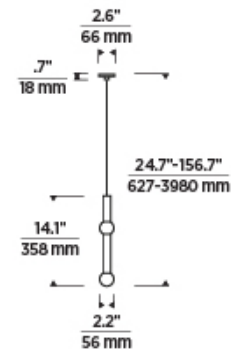

Black

Black

Natural Brass

LAMPING

Includes 120V-277V 4.6 watts, 177 delivered lumens, 3000K LED module. Dimmable with most LED compatible ELV, TRIAC and 0-10V dimmers. Ships with 11 feet of field-cutttable matte black cord.

ORDERING INFORMATION

700TRSPAGYD SHAPE OR SIZE	FINISH	LAMP
1 LIGHT PORT ALONE 1P	NB NATURAL BRASS B NIGHTSHADE BLACK	-LED930 INTEGRATED LED 90 CRI 3000K 120V-277V UNV

700TRSPAGYD _____
JOB NAME _____
NOTES _____

GUYED PORT ALONE PENDANT

VISUAL COMFORT & Co.

SPECIFICATIONS

PRIMARY MATERIAL	Aluminum or Brass
SHADE MATERIAL	Crystal
NET WEIGHT	4 lbs
HEIGHT	14.1in
WIDTH	2.2in
LENGTH	2.2in
UP LIGHT / DOWN LIGHT / BOTH?	
WET LISTED	
DAMP LISTED	
DRY LISTED	
MIN. HANGING HEIGHT	24.7in
MAX HANGING HEIGHT	144.7in
TOTAL CORD LENGTH	132in
TOTAL STEM LENGTH	
STEM QTY	
SLOPED CEILING ADAPTABLE?	Yes 45° Max
GENERAL LISTING	ETL Listed
INCLUDES	