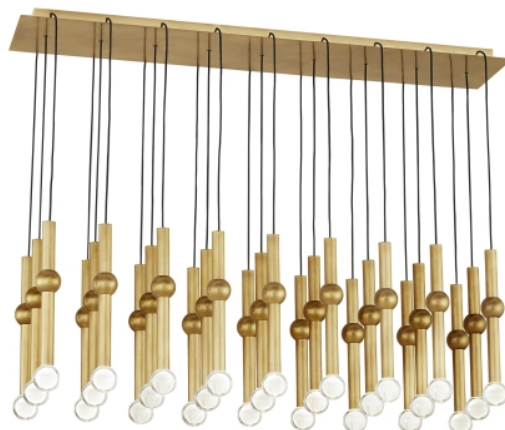

GUYED 27 LIGHT CHANDELIER

VISUAL COMFORT & CO.

PRODUCT FEATURES

- From the brand formerly known as Tech Lighting
- Includes optional complementary spherical metal detail that can be placed anywhere along the body
- Canopy ships with 12 feet of cable per pendant which can be easily cut in the field. Pendant feature a quick-connect simplifying installation
- Each port in the canopy comes with a plug to cover an unused ports
- This item is made of natural brass. It is a living finish that will patina and warm with age which adds richness. If it gets an uneven patina or spots, a brass cleaner can restore the finish
- Optional spacers facilitate unique geometries while adding depth and dimension to this stunning collection.

LAMPING

Includes 120V or 277V 124.2 watts, 4779 delivered lumens, 3000K LED module. Dimmable with most LED compatible ELV and TRIAC dimmers. 277V dimmable with 0-10V dimmers. Ships with 9 feet of field-cutttable matte black cord. Can be installed on a sloped ceiling up to 45° when swag hooks are used.

Natural Brass

Natural Brass

Nightshade Black

ORDERING INFORMATION

700TRSPGYD	SHAPE OR SIZE	FINISH	LAMP	VOLTAGE
	27 LIGHT 27T	NB NATURAL BRASS	-LED930 INTEGRATED LED 90 CRI 3000K	120 120V
		B NIGHTSHADE BLACK		277 277V

700TRSPGYD _____

JOB NAME _____

NOTES _____

GUYED 27 LIGHT CHANDELIER

VISUAL COMFORT & Co.

SPECIFICATIONS

PRIMARY MATERIAL	Aluminum or Brass
SHADE MATERIAL	Crystal
NET WEIGHT	60 lbs
HEIGHT	14.1in
WIDTH	12.3in
LENGTH	44.2in
UP LIGHT / DOWN LIGHT / BOTH?	
WET LISTED	
DAMP LISTED	
DRY LISTED	
MIN. HANGING HEIGHT	24.7in
MAX HANGING HEIGHT	120.7in
TOTAL CORD LENGTH	108in
TOTAL STEM LENGTH	
STEM QTY	
SLOPED CEILING ADAPTABLE?	N/A
GENERAL LISTING	ETL Listed
INCLUDES	