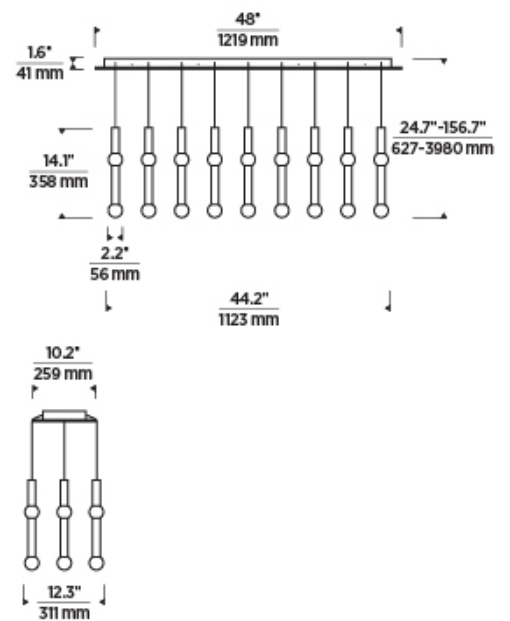

LAMPING

Includes 120V or 277V 124.2 watts, 4779 delivered lumens, 3000K LED module. Dimmable with most LED compatible ELV and TRIAC dimmers. 277V dimmable with 0-10V dimmers. Ships with 9 feet of field-cutttable matte black cord. Can be installed on a sloped ceiling up to 45° when swag hooks are used.

Natural Brass

Natural Brass

Nightshade Black

ORDERING INFORMATION

700TRSPGYD	SHAPE OR SIZE	FINISH	LAMP	VOLTAGE
	27 LIGHT 27T	NB NATURAL BRASS	-LED930 INTEGRATED LED 90 CRI 3000K	120 120V
		B NIGHTSHADE BLACK		277 277V

700TRSPGYD _____

JOB NAME _____

NOTES _____

GUYED 27 LIGHT CHANDELIER

VISUAL COMFORT & Co.

SPECIFICATIONS

PRIMARY MATERIAL	Aluminum or Brass
SHADE MATERIAL	Crystal
NET WEIGHT	60 lbs
HEIGHT	14.1in
WIDTH	12.3in
LENGTH	44.2in
UP LIGHT / DOWN LIGHT / BOTH?	
WET LISTED	
DAMP LISTED	
DRY LISTED	
MIN. HANGING HEIGHT	24.7in
MAX HANGING HEIGHT	120.7in
TOTAL CORD LENGTH	108in
TOTAL STEM LENGTH	
STEM QTY	
SLOPED CEILING ADAPTABLE?	N/A
GENERAL LISTING	ETL Listed
INCLUDES	

LAMPING SPECIFICATIONS

	LED LAMP	INTEGRATED LED	NON LED	NO LAMP
DELIVERED LUMENS		4779		
WATTS		4.6		
MAX WATTAGE PER BULB		124.2W		
		120V ELV, TRIAC		
		277V 0-10V		
CCT		3000K		
CRI		90 CRI		
LED LIFETIME				
L70		>50000		
AVERAGE BULB HOURS				
FIELD SERVICEABLE LED				
LAMP BASE		Integrated LED		
LAMP SHAPE		Integrated LED		
LAMP INCLUDED?		True		
WARRANTY**		5 Years		