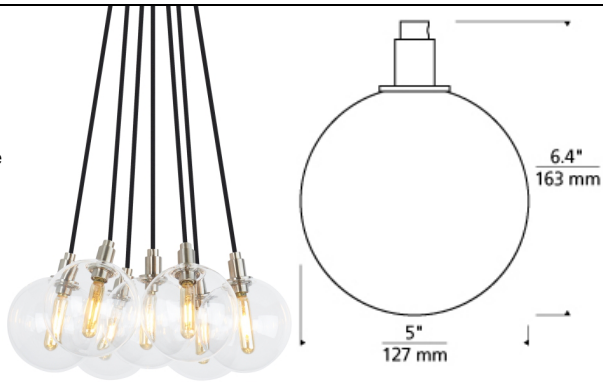

Gambit 7-Light Chandelier

LED T20

DESCRIPTION

The Gambit 7-Lite LED multi-port chandelier family from Tech Lighting exudes undeniable beauty and warm contemporary style through its bold use of high end mixed materials and retro-inspired, fully dimmable LED lamping. This broadly appealing contemporary design is offered in three scalable size options including 3-lite, 7-lite and 19-lite versions, and each bring a warm comforting vibe to the wildly popular socket and cord-style pendant trend. The soft curves from their seemingly delicate yet durable borosilicate glass globes make these chandeliers incredibly attractive, especially when combined with coordinating Gambit wall sconce lights also from Tech Lighting, these distinctive chandeliers are sure to add an incredibly warm allure to dining room lighting, kitchen island lighting, bathroom lighting and living room lighting applications alike. Rated for up to (7) 5 watt E12 candelabra base lamps (Lamp Not Included). LED version includes (7) 120 volt 2 watt, 160 delivered lumen (1120 total delivered lumens) 2700K, E12 base LED vintage tubular lamps. Fixture provided with 10 feet of field-cutttable black cloth cord. Dimmable with most LED compatible ELV and TRIAC dimmers.

INSTALLATION

This product can mount to either a 4" square electrical box with round plaster ring or an octagon electrical box. 18" minimum hanging height.

WEIGHT

3.7-3.7lb / 1.68-1.68kg ±

satin nickel

ORDERING INFORMATION