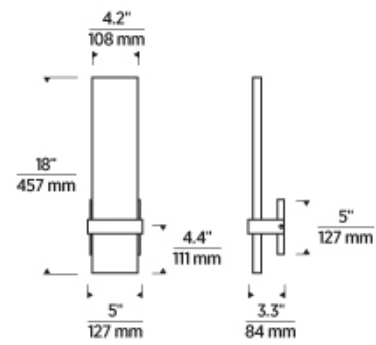

## LAMPING

Includes 10.6 watt, 296 delivered lumens, 2700K LED module.  
 Dimmable with most LED compatible ELV, TRIAC and 0-10V dimmers.  
 Mounts vertically only. Up and downlight. 120V-277V.

Clear/Natural Brass

## SPECIFICATIONS

PRIMARY MATERIAL	Brass
SHADE MATERIAL	Glass
NET WEIGHT	8.5 lbs
HEIGHT	18in
WIDTH	3.3in
LENGTH	5in
MIN. EXTENSION FROM WALL	3.3in
UP LIGHT / DOWN LIGHT / BOTH?	
WET LISTED	
DAMP LISTED	
DRY LISTED	
UP / DOWN	
HORIZONTAL / VERTICAL	
WALL / CEILING MOUNT	
GENERAL LISTING	ETL Listed
ADA COMPLIANT	
INCLUDES	