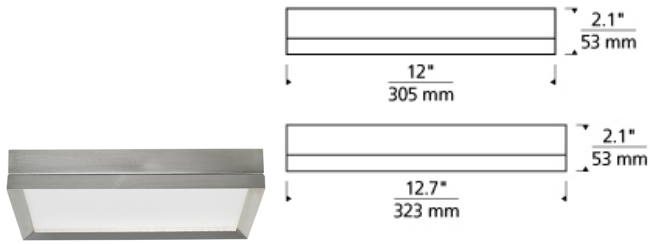

FLUSH & SEMI-FLUSH MOUNT

Finch Flush Mount Ceiling LED T20

DESCRIPTION

Modern and clean lines converge to create the Finch ceiling fixture by Tech Lighting. This ultra-slim and ultra-sleek modern flush mount is only two inches deep making it modern by design yet minimal in visual presence. The Finch is available in round or square design and comes in two on-trend hardware finishes. Scaling at 12" or 12.7" in diameter the Finch is ideal for bathroom lighting, hallway lighting and closet lighting and can be mounted either on the wall or ceiling. Your choice of LED lamping ships with the Finch saving you time and money, all lamping options are fully dimmable to create the desired ambiance in your special space. Also available in the Finch family is the Finch Float Flush Mount Ceiling, simply search for the Finch Flush Mount Ceiling to find its closest relatives. Round includes 29 watt, 1230 net lumen, 3000K LED. Square includes 27 watt, 1450 net lumen, 3000K LED. Dimmable with low-voltage electronic dimmer.

INSTALLATION

This product can mount to either a 4" square electrical box with round plaster ring or an octagonal electrical box (not included).

WEIGHT

5.11lb / 2.32kg ±

antique bronze
round

satin nickel
round

antique bronze
square

satin nickel
square

ORDERING INFORMATION

700FMFIN	SHAPE OR SIZE	FINISH	LAMP
R	ROUND	Z ANTIQUE BRONZE	-LED830 LED 3000K 80 CRI 120V
S	SQUARE	S SATIN NICKEL	-LED830-277 LED 3000K 80 CRI 277V