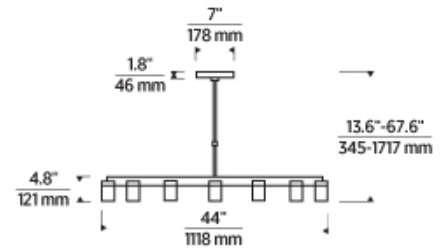

Natural Brass

Natural Brass

Nightshade Black

Natural Brass Alt

Nightshade Black Alt

ORDERING INFORMATION

700ESF	LENGTH (A)	FINISH	LAMP
	44 44"	NB NATURAL BRASS	-LED927 INTEGRATED LED 90 CRI 2700K 120V
		B NIGHTSHADE BLACK	-LED927-277 INTEGRATED LED 90 CRI 2700K 277V

700ESF _____
JOB NAME _____
NOTES _____

ESFERA LARGE CHANDELIER

VISUAL COMFORT & Co.

SPECIFICATIONS

PRIMARY MATERIAL	Aluminum or Brass
SHADE MATERIAL	Crystal
NET WEIGHT	62 lbs
HEIGHT	5in
WIDTH	44in
LENGTH	44in
UP LIGHT / DOWN LIGHT / BOTH?	
WET LISTED	
DAMP LISTED	
DRY LISTED	
MIN. HANGING HEIGHT	12.8in
MAX HANGING HEIGHT	66.8in
TOTAL CORD LENGTH	
TOTAL STEM LENGTH	Up to 60in
STEM QTY	6
SLOPED CEILING ADAPTABLE?	No
GENERAL LISTING	ETL Listed
INCLUDES	