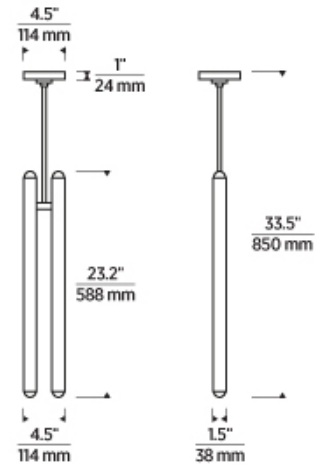

Natural Brass (Lit)

LAMPING

Includes 22.2 watt, 1295 total delivered lumens, 90 CRI 2700K LED modules. Dimmable with most LED compatible ELV and TRIAC dimmers. 277V dimmable with 0-10V dimmers. Ships with 4-12" and 2-6" rigid stems. 120V or 277V. Can be installed on a sloped ceiling up to 30°. Up and downlight.

7400 Linder Avenue, Skokie, IL 60077
T 847.410.4400 | F 847.410.4500 | techlighting.com

EBELL 2 LIGHT PENDANT

VISUAL COMFORT & Co.

SPECIFICATIONS

PRIMARY MATERIAL	Brass
SHADE MATERIAL	Crystal
NET WEIGHT	7 lbs
HEIGHT	23.1in
WIDTH	1.5in
LENGTH	4.5in
UP LIGHT / DOWN LIGHT / BOTH?	
WET LISTED	
DAMP LISTED	
DRY LISTED	
MIN. HANGING HEIGHT	27.5in
MAX HANGING HEIGHT	81.5in
TOTAL CORD LENGTH	
TOTAL STEM LENGTH	Up to 60in
STEM QTY	6
SLOPED CEILING ADAPTABLE?	Yes 30° Max
GENERAL LISTING	ETL Listed
INCLUDES	