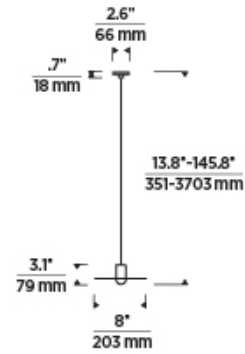

JOB NAME _____

NOTES _____

EAVES PORT ALONE PENDANT

VISUAL COMFORT & CO.

SPECIFICATIONS

PRIMARY MATERIAL	Aluminum or Brass
SHADE MATERIAL	Acrylic
NET WEIGHT	3.5 lbs
HEIGHT	3.1in
WIDTH	8in
LENGTH	8in
UP LIGHT / DOWN LIGHT / BOTH?	
WET LISTED	
DAMP LISTED	
DRY LISTED	
MIN. HANGING HEIGHT	13.8in
MAX HANGING HEIGHT	133.8in
TOTAL CORD LENGTH	132in
TOTAL STEM LENGTH	
STEM QTY	
SLOPED CEILING ADAPTABLE?	Yes 45° Max
GENERAL LISTING	ETL Listed
INCLUDES	

LAMPING SPECIFICATIONS

	LED LAMP	INTEGRATED LED	NON LED	NO LAMP
DELIVERED LUMENS		227		
WATTS		4.3		
MAX WATTAGE PER BULB		4.3W		
		Universal 120V-277V 0-10, ELV, TRIAC		
CCT		3000K		
CRI		90 CRI		
LED LIFETIME		>50000		
L70				
AVERAGE BULB HOURS				
FIELD SERVICEABLE LED				
LAMP BASE		Integrated LED		
LAMP SHAPE		Integrated LED		
LAMP INCLUDED?		True		
WARRANTY**		5 Years		