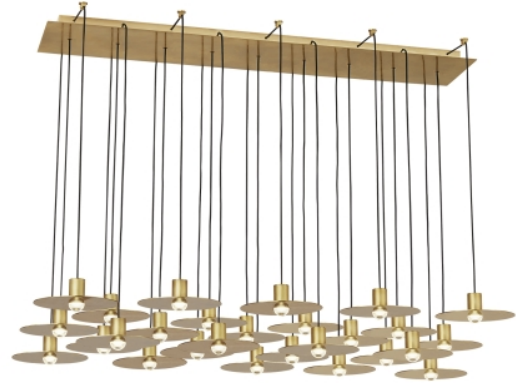

EAVES 27 LIGHT CHANDELIER

VISUAL COMFORT & CO.

PRODUCT FEATURES

- From the brand formerly known as Tech Lighting
- Canopy ships with 12 feet of cable per pendant which can be easily cut in the field
- Each port in the canopy comes with a plug to cover an unused ports
- Pendant feature a quick-connect simplifying installation
- Optional spacers facilitate unique geometries while adding depth and dimension to this stunning collection.
- This item is made of natural brass. It is a living finish that will patina and warm with age which adds richness. If it gets an uneven patina or spots, a brass cleaner can restore the finish

LAMPING

Includes 120V or 277V 116.1 watts, 6129 delivered lumens, 3000K LED module. Dimmable with most LED compatible ELV and TRIAC dimmers. 277V dimmable with 0-10V dimmers. Ships with 9 feet of field-cutttable matte black cord. Can be installed on a sloped ceiling up to 45° when swag hooks are used.

Natural Brass

Natural Brass

Nightshade Black

ORDERING INFORMATION

700TRSPEVS	SHAPE OR SIZE	FINISH	LAMP	VOLTAGE
	27 LIGHT 27T	NB NATURAL BRASS	-LED930 INTEGRATED LED 90 CRI 3000K	120 120V
		B NIGHTSHADE BLACK		277 277V

700TRSPEVS _____

JOB NAME _____

NOTES _____

EAVES 27 LIGHT CHANDELIER

VISUAL COMFORT & Co.

SPECIFICATIONS

PRIMARY MATERIAL	Aluminum or Brass
SHADE MATERIAL	Acrylic
NET WEIGHT	45 lbs
HEIGHT	3.1in
WIDTH	18.3in
LENGTH	50in
UP LIGHT / DOWN LIGHT / BOTH?	
WET LISTED	
DAMP LISTED	
DRY LISTED	
MIN. HANGING HEIGHT	13.8in
MAX HANGING HEIGHT	109.8in
TOTAL CORD LENGTH	108in
TOTAL STEM LENGTH	
STEM QTY	
SLOPED CEILING ADAPTABLE?	N/A
GENERAL LISTING	ETL Listed
INCLUDES	