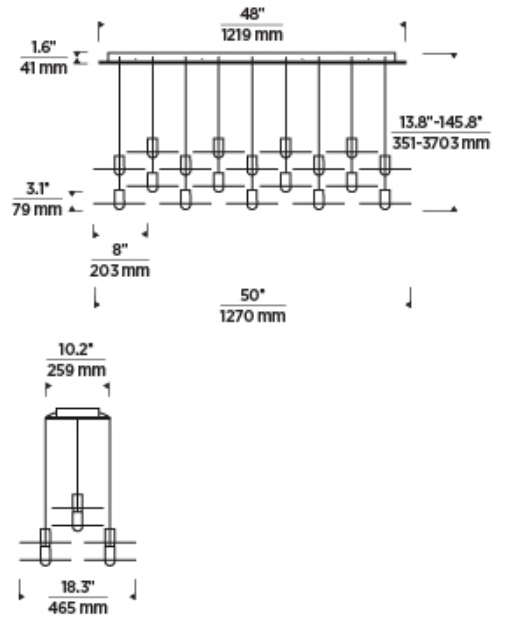

LAMPING

Includes 120V or 277V 116.1 watts, 6129 delivered lumens, 3000K LED module. Dimmable with most LED compatible ELV and TRIAC dimmers. 277V dimmable with 0-10V dimmers. Ships with 9 feet of field-cutttable matte black cord. Can be installed on a sloped ceiling up to 45° when swag hooks are used.

Natural Brass

Natural Brass

Nightshade Black

ORDERING INFORMATION

700TRSPEVS	SHAPE OR SIZE	FINISH	LAMP	VOLTAGE
	27 LIGHT 27T	NB NATURAL BRASS	-LED930 INTEGRATED LED 90 CRI 3000K	120 120V
		B NIGHTSHADE BLACK		277 277V

700TRSPEVS _____

JOB NAME _____

NOTES _____

EAVES 27 LIGHT CHANDELIER

VISUAL COMFORT & Co.

SPECIFICATIONS

PRIMARY MATERIAL	Aluminum or Brass
SHADE MATERIAL	Acrylic
NET WEIGHT	45 lbs
HEIGHT	3.1in
WIDTH	18.3in
LENGTH	50in
UP LIGHT / DOWN LIGHT / BOTH?	
WET LISTED	
DAMP LISTED	
DRY LISTED	
MIN. HANGING HEIGHT	13.8in
MAX HANGING HEIGHT	109.8in
TOTAL CORD LENGTH	108in
TOTAL STEM LENGTH	
STEM QTY	
SLOPED CEILING ADAPTABLE?	N/A
GENERAL LISTING	ETL Listed
INCLUDES	

LAMPING SPECIFICATIONS

	LED LAMP	INTEGRATED LED	NON LED	NO LAMP
DELIVERED LUMENS		6129		
WATTS		4.3		
MAX WATTAGE PER BULB		116.1W		
		120V ELV, TRIAC		
		277V 0-10V		
CCT		3000K		
CRI		90 CRI		
LED LIFETIME				
L70		>50000		
AVERAGE BULB HOURS				
FIELD SERVICEABLE LED				
LAMP BASE		Integrated LED		
LAMP SHAPE		Integrated LED		
LAMP INCLUDED?		True		
WARRANTY**		5 Years		