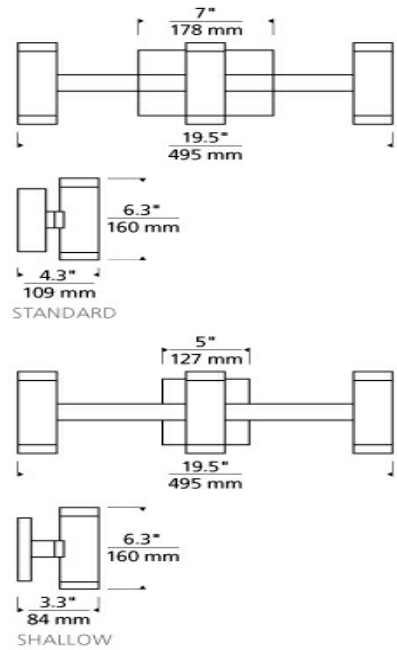

## SPECIFICATIONS

HARDWARE MATERIAL	Metal
SHADE MATERIAL	Glass
NET WEIGHT	4.0 lbs
HEIGHT	6.3in
WIDTH	3.3in
LENGTH	19.5in
WET LISTED	
DAMP LISTED	Yes
DRY LISTED	
GENERAL LISTING	ETL Listed
INCLUDES	