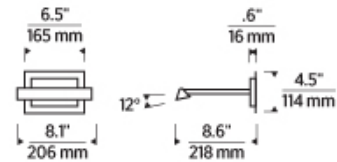

700DES _____

JOB NAME _____

NOTES _____

DESSAU 8 PICTURE LIGHT

VISUAL COMFORT & Co.

SPECIFICATIONS

PRIMARY MATERIAL	Aluminum or Brass
SHADE MATERIAL	Acrylic
NET WEIGHT	1.5 lbs
HEIGHT	3in
WIDTH	8.6in
LENGTH	8.1in
MIN. EXTENSION FROM WALL	8.6in
UP LIGHT / DOWN LIGHT / BOTH?	
WET LISTED	
DAMP LISTED	
DRY LISTED	
UP / DOWN	
HORIZONTAL / VERTICAL	
WALL / CEILING MOUNT	
GENERAL LISTING	ETL Listed
ADA COMPLIANT	
INCLUDES	