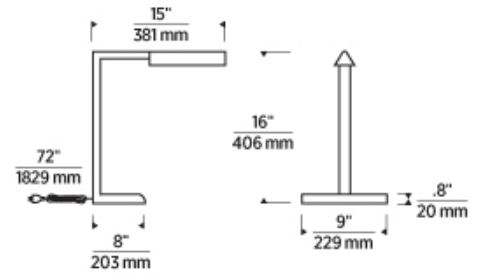

## ORDERING INFORMATION

700PRTDES	SHAPE OR SIZE	FINISH	LAMP
	16 16	NB NATURAL BRASS B NIGHTSHADE BLACK N POLISHED NICKEL	-LED927 INTEGRATED LED 90 CRI 2700K 120V

700PRTDES \_\_\_\_\_

JOB NAME \_\_\_\_\_

NOTES \_\_\_\_\_

## SPECIFICATIONS

PRIMARY MATERIAL	Aluminum
SHADE MATERIAL	Aluminum
NET WEIGHT	2.5 lbs
HEIGHT	16in
WIDTH	9in
LENGTH	15in
WET LISTED	
DAMP LISTED	
DRY LISTED	
GENERAL LISTING	ETL Listed
INCLUDES	