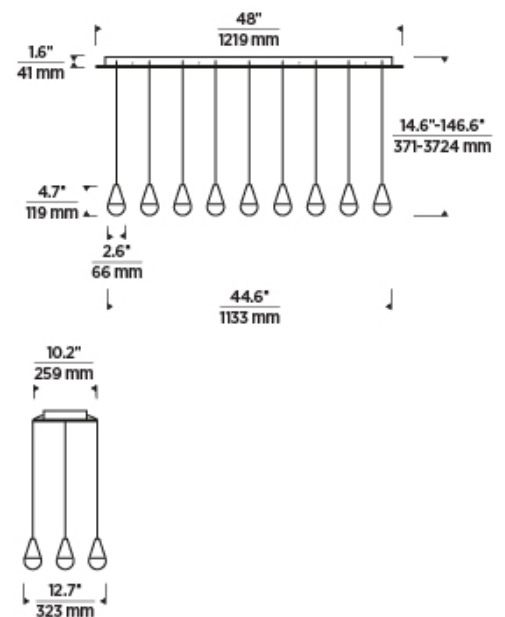

LAMPING

Includes 120V or 277V 116.1 watts, 9288 delivered lumens, 3000K LED module. Dimmable with most LED compatible ELV and TRIAC dimmers. 277V dimmable with 0-10V dimmers. Ships with 9 feet of field-cutttable matte black cord. Can be installed on a sloped ceiling up to 45° when swag hooks are used.

Nightshade Black

Natural Brass

Nightshade Black

ORDERING INFORMATION

700TRSPCPA	SHAPE OR SIZE	FINISH	LAMP	VOLTAGE
	27 LIGHT 27T	NB NATURAL BRASS B NIGHTSHADE BLACK	-LED930 INTEGRATED LED 90 CRI 3000K	120 120V 277 277V

700TRSPCPA _____

JOB NAME _____

NOTES _____

CUPOLA 27 LIGHT CHANDELIER

VISUAL COMFORT & Co.

SPECIFICATIONS

PRIMARY MATERIAL	Aluminum or Brass
SHADE MATERIAL	Crystal
NET WEIGHT	48 lbs
HEIGHT	4.7in
WIDTH	12.7in
LENGTH	44.6in
UP LIGHT / DOWN LIGHT / BOTH?	
WET LISTED	
DAMP LISTED	
DRY LISTED	
MIN. HANGING HEIGHT	14.6in
MAX HANGING HEIGHT	110.6in
TOTAL CORD LENGTH	108in
TOTAL STEM LENGTH	
STEM QTY	
SLOPED CEILING ADAPTABLE?	N/A
GENERAL LISTING	ETL Listed
INCLUDES	

LAMPING SPECIFICATIONS

	LED LAMP	INTEGRATED LED	NON LED	NO LAMP
DELIVERED LUMENS		9288		
WATTS		4.3		
MAX WATTAGE PER BULB		116.1W		
		120V ELV, TRIAC		
		277V 0-10V		
CCT		3000K		
CRI		90 CRI		
LED LIFETIME				
L70		>50000		
AVERAGE BULB HOURS				
FIELD SERVICEABLE LED				
LAMP BASE		Integrated LED		
LAMP SHAPE		Integrated LED		
LAMP INCLUDED?		True		
WARRANTY**		5 Years		