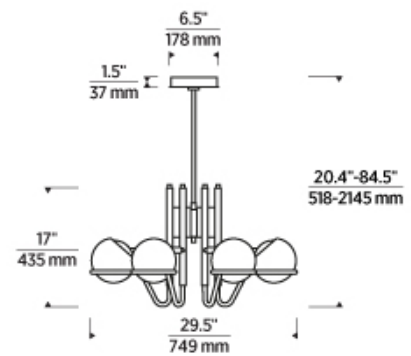

LAMPING

Includes 32 watts, 2505 total delivered lumens, 2700K LED modules. Dimmable with most LED compatible ELV and Triac dimmers. 277V dimmable with 0-10V dimmers. Ships with (4) 12" and (2) 6" rigid stems in coordinating finish. Can be installed on a sloped ceiling up to 20°. 120V or 277V.

700CRBY _____

JOB NAME _____

NOTES _____

CROSBY MEDIUM CHANDELIER

VISUAL COMFORT & Co.

SPECIFICATIONS

PRIMARY MATERIAL	Steel and Brass
SHADE MATERIAL	Glass
NET WEIGHT	31.5 lbs
HEIGHT	17in
WIDTH	29.5in
LENGTH	29.5in
UP LIGHT / DOWN LIGHT / BOTH?	
WET LISTED	
DAMP LISTED	
DRY LISTED	
MIN. HANGING HEIGHT	20.4in
MAX HANGING HEIGHT	84.5in
TOTAL CORD LENGTH	
TOTAL STEM LENGTH	Up to 60in
STEM QTY	6
SLOPED CEILING ADAPTABLE?	Yes 20° Max
GENERAL LISTING	ETL Listed
INCLUDES	

LAMPING SPECIFICATIONS

	LED LAMP	INTEGRATED LED	NON LED	NO LAMP
DELIVERED LUMENS		2505		
WATTS		32		
MAX WATTAGE PER BULB		32W		
		120V ELV, TRIAC		
		277V 0-10V		
CCT		2700K		
CRI		90 CRI		
LED LIFETIME				
L70		>50000		
AVERAGE BULB HOURS				
FIELD SERVICEABLE LED				
LAMP BASE		Integrated LED		
LAMP SHAPE		Integrated LED		
LAMP INCLUDED?		True		
WARRANTY**		5 Years		