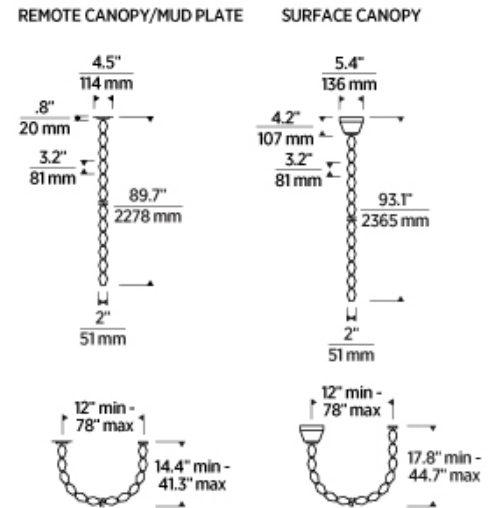

Natural Brass

LAMPING

Includes 28.7 watt, 1582 total delivered lumens, 90 CRI 2700K or 3000K LED modules. Remote dimmable with most LED compatible ELV and TRIAC dimmers. 277V dimmable with 0-10V dimmers. Surface dimmable with ELV and TRIAC dimmers. Remote 120V or 277V. Surface 120V-277V. Can be installed on a sloped ceiling up to 45°.

700CLR _____

JOB NAME _____

NOTES _____

COLLIER 84 CHANDELIER

VISUAL COMFORT & Co.

SPECIFICATIONS

PRIMARY MATERIAL	Aluminum or Brass
SHADE MATERIAL	Crystal
NET WEIGHT	25 lbs
HEIGHT	89.7in
WIDTH	2in
LENGTH	2in
UP LIGHT / DOWN LIGHT / BOTH?	
WET LISTED	
DAMP LISTED	
DRY LISTED	
MIN. HANGING HEIGHT	89.7in
MAX HANGING HEIGHT	92.7in
TOTAL CORD LENGTH	
TOTAL STEM LENGTH	
STEM QTY	
SLOPED CEILING ADAPTABLE?	Yes 45° Max
GENERAL LISTING	ETL Listed
INCLUDES	

LAMPING SPECIFICATIONS

	LED LAMP	INTEGRATED LED	NON LED	NO LAMP
DELIVERED LUMENS		1582		
WATTS		28.7		
MAX WATTAGE PER BULB		28.7W		
		120V ELV, TRIAC 277V 0-10V Universal 120V-277V ELV, TRIAC		
CCT		2700K 3000K		
CRI		90 CRI		
LED LIFETIME		>50000		
AVERAGE BULB HOURS				
FIELD SERVICEABLE LED				
LAMP BASE		Integrated LED		
LAMP SHAPE		Integrated LED		
LAMP INCLUDED?		True		
WARRANTY**		5 Years		