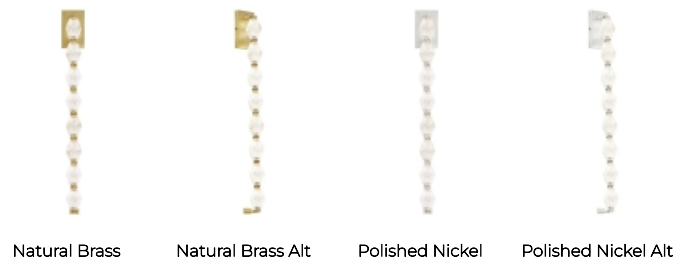

LAMPING

Includes 9.3 watt, 478 total delivered lumens, 90 CRI 2700K or 3000K LED modules. Dimmable with most LED compatible ELV, TRIAC and 0-10V dimmers. 120V-277V.

Natural Brass Alt