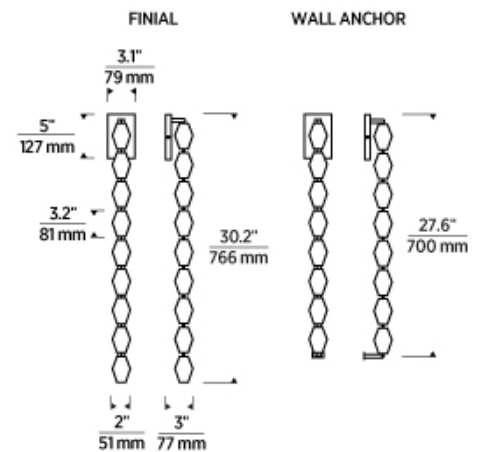

ORDERING INFORMATION

700WSCLR	SHAPE OR SIZE	FINISH	LAMP
	28 28	BZ DARK BRONZE	-LED927 INTEGRATED LED 90 CRI 2700K 120V-277V UNIVERSAL
		NB NATURAL BRASS	-LED927 INTEGRATED LED 90 CRI 2700K 120V-277V UNIVERSAL (SURFACE)
		N POLISHED NICKEL	-LED930 INTEGRATED LED 90 CRI 3000K 120V-277V UNIVERSAL
			-LED930 INTEGRATED LED 90 CRI 3000K 120V-277V UNIVERSAL (SURFACE)

700WSCLR _____

JOB NAME _____

NOTES _____

COLLIER 28 WALL SCONCE

VISUAL COMFORT & Co.

SPECIFICATIONS

PRIMARY MATERIAL	Aluminum or Brass
SHADE MATERIAL	Crystal
NET WEIGHT	8 lbs
HEIGHT	27.6in
WIDTH	3in
LENGTH	3.1in
MIN. EXTENSION FROM WALL	3in
UP LIGHT / DOWN LIGHT / BOTH?	
WET LISTED	
DAMP LISTED	
DRY LISTED	
UP / DOWN	
HORIZONTAL / VERTICAL	
WALL / CEILING MOUNT	
GENERAL LISTING	ETL Listed
ADA COMPLIANT	
INCLUDES	