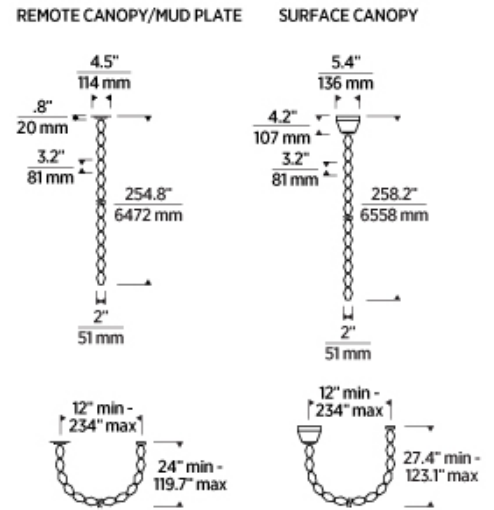

700CLR _____

JOB NAME _____

NOTES _____

COLLIER 240 CHANDELIER

VISUAL COMFORT & Co.

SPECIFICATIONS

PRIMARY MATERIAL	Aluminum or Brass
SHADE MATERIAL	Crystal
NET WEIGHT	65 lbs
HEIGHT	254.8in
WIDTH	2in
LENGTH	2in
UP LIGHT / DOWN LIGHT / BOTH?	
WET LISTED	
DAMP LISTED	
DRY LISTED	
MIN. HANGING HEIGHT	254.8in
MAX HANGING HEIGHT	257.8in
TOTAL CORD LENGTH	
TOTAL STEM LENGTH	
STEM QTY	
SLOPED CEILING ADAPTABLE?	Yes 45° Max
GENERAL LISTING	ETL Listed
INCLUDES	

LAMPING SPECIFICATIONS

	LED LAMP	INTEGRATED LED	NON LED	NO LAMP
DELIVERED LUMENS		4520		
WATTS		82		
MAX WATTAGE PER BULB		82W		
		120V ELV, TRIAC 277V 0-10V Universal 120V-277V ELV, TRIAC		
CCT		2700K 3000K		
CRI		90 CRI		
LED LIFETIME				
L70		>50000		
AVERAGE BULB HOURS				
FIELD SERVICEABLE LED				
LAMP BASE		Integrated LED		
LAMP SHAPE		Integrated LED		
LAMP INCLUDED?		True		
WARRANTY**		5 Years		