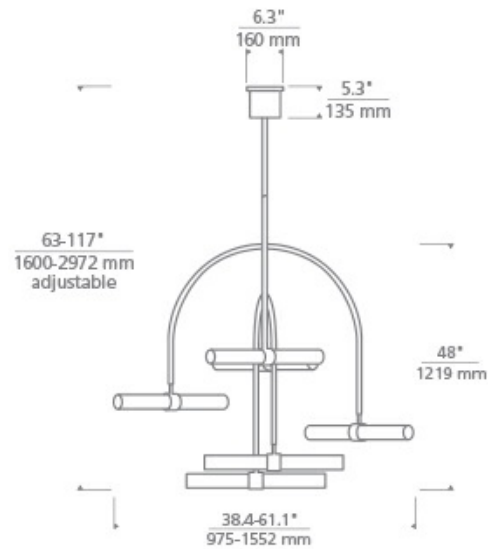

Nightshade Black

LAMPING

Includes 45 watts, 1650 total delivered lumens, 3000K LED modules. Dimmable with most LED compatible ELV and TRIAC dimmers. Includes (4) 12" and (2) 6" rigid stems in coordinating finish. Cannot be installed on sloped ceiling.

Nightshade Black

ORDERING INFORMATION

700CLM	SHAPE OR SIZE	FINISH	LAMP
	6 6-LIGHT	NB NATURAL BRASS B NIGHTSHADE BLACK	-LED930 INTEGRATED LED 90 CRI 3000K 120V

This product can mount to either a 4" square electrical box with round plaster ring or an octagon electrical box.

700CLM _____

JOB NAME _____

NOTES _____

COLUMN 6-LIGHT CHANDELIER

SPECIFICATIONS

HARDWARE MATERIAL	Metal
SHADE MATERIAL	Glass
NET WEIGHT	17 lbs
HEIGHT	48in
WIDTH	61.1in
LENGTH	61.1in
UP LIGHT / DOWN LIGHT / BOTH?	
WET LISTED	
DAMP LISTED	Yes
DRY LISTED	
MIN. HANGING HEIGHT	63in
MAX HANGING HEIGHT	117in
TOTAL CORD LENGTH	
TOTAL STEM LENGTH	Up to 60in
STEM QTY	6
SLOPED CEILING ADAPTABLE?	
GENERAL LISTING	
INCLUDES	