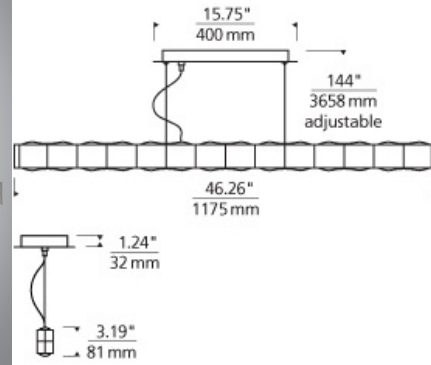

### DESCRIPTION

Geometries converge to make the seemingly complex simply beautiful. The bottom diffuser is composed of clear injection molded plastic inserts which add remarkable depth and illusion when viewed from below. Additional molded plastic inserts in either silver or black sit a top the fixture reinforcing its thoughtful shape. Horizontal and vertical lines intersect throughout adding additional visual interest. Direct version includes 45 watts of field-replaceable LED strips (2400 lumens, 3000K). Dimmable with low-voltage electronic dimmer. Direct/Indirect version includes 50 watts of field-replaceable LED strips (25 watts, 1500 net lumens of downlight and 25 watts, 1500 net lumens of uplight). Ships with 21 feet of field-cutttable cord and twelve feet of aircraft cable.

### INSTALLATION

This product can mount to either a 4" square electrical box with round plaster ring or an octagonal electrical box (not included).

### WEIGHT

8.19lb / 3.71kg ±

biza linear suspension