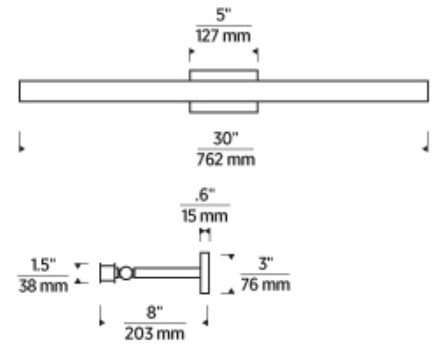

SLPC120 _____

JOB NAME _____

NOTES _____

BAU 30 PICTURE LIGHT

VISUAL COMFORT & Co.

SPECIFICATIONS

PRIMARY MATERIAL	Steel Or Brass
SHADE MATERIAL	Acrylic
NET WEIGHT	4 lbs
HEIGHT	3in
WIDTH	8in
LENGTH	30in
MIN. EXTENSION FROM WALL	8in
UP LIGHT / DOWN LIGHT / BOTH?	
WET LISTED	
DAMP LISTED	
DRY LISTED	
UP / DOWN	
HORIZONTAL / VERTICAL	
WALL / CEILING MOUNT	
GENERAL LISTING	ETL Listed
ADA COMPLIANT	
INCLUDES	

LAMPING SPECIFICATIONS

	LED LAMP	INTEGRATED LED	NON LED	NO LAMP
DELIVERED LUMENS		1046		
WATTS		25.8		
MAX WATTAGE PER BULB		25.8W		
		Universal 120V-277V 0-10, ELV, TRIAC		
CCT		3000K		
CRI		90 CRI		
LED LIFETIME				
L70		>50000		
AVERAGE BULB HOURS				
FIELD SERVICEABLE LED				
LAMP BASE		Integrated LED		
LAMP SHAPE		Integrated LED		
LAMP INCLUDED?		True		
WARRANTY**		5 Years		