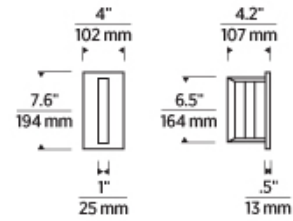

## SPECIFICATIONS

PRIMARY MATERIAL	Aluminum
SHADE MATERIAL	Acrylic
NET WEIGHT	3 lbs
HEIGHT	7.6in
WIDTH	4.2in
LENGTH	4in
WET LISTED	
DAMP LISTED	
DRY LISTED	
GENERAL LISTING	ETL Listed
INCLUDES	