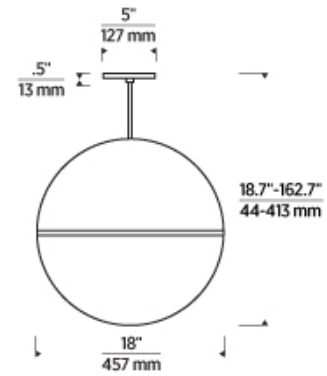

## SPECIFICATIONS

PRIMARY MATERIAL	Aluminum
SHADE MATERIAL	Acrylic
NET WEIGHT	13 lbs
HEIGHT	18in
WIDTH	18in
LENGTH	18in
UP LIGHT / DOWN LIGHT / BOTH?	
WET LISTED	
DAMP LISTED	
DRY LISTED	
MIN. HANGING HEIGHT	25in
MAX HANGING HEIGHT	162.9in
TOTAL CORD LENGTH	144in
TOTAL STEM LENGTH	
STEM QTY	
SLOPED CEILING ADAPTABLE?	Yes 45° Max
GENERAL LISTING	ETL Listed
INCLUDES	