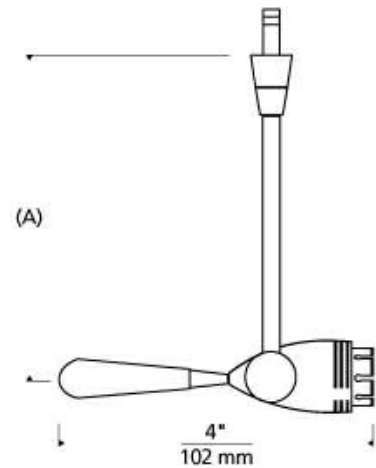

Note. MP includes 4" Round Flush Canopy.

Fixture must be ordered with and Accessory. For custom stem lengths, please contact the Quotes Department.

700 _____ AE _____

JOB NAME _____

NOTES _____

AERO HEAD

SPECIFICATIONS

| | |
|-------------------------------|------------|
| HARDWARE MATERIAL | Metal |
| SHADE MATERIAL | |
| NET WEIGHT | 0.55 lbs |
| HEIGHT | 12in |
| WIDTH | 1.1in |
| LENGTH | 4in |
| BEAM SPREAD | |
| UP LIGHT / DOWN LIGHT / BOTH? | |
| WET LISTED | |
| DAMP LISTED | |
| DRY LISTED | |
| MIN. HANGING HEIGHT | 12in |
| MAX HANGING HEIGHT | 12in |
| TOTAL CORD LENGTH | |
| SLOPED CEILING ADAPTABLE? | No |
| GENERAL LISTING | ETL Listed |
| INCLUDES | |