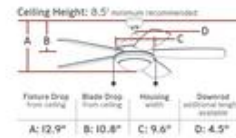

MONTE CARLO

FAN COLLECTIONS

5DIW52PBSD: Discus Outdoor 52 LED Ceiling Fan in Painted Brushed Steel with Painted Brushed Steel Blades and Light Kit

Specification Images:

Collection: Discus Outdoor 52 LED

AC Motor

Finishing cap (blinking plate) sold separately - MC360BS

UPC #:014817576627

Finish: Painted Brushed Steel (PBS)

Blade Finish: Painted Brushed Steel

Blade Finish 2: Undefined

Dimensions:

Diameter:	52"
Weight:	20.5 lbs.
Reverse Switch:	Manual
Rev. Switch Location:	Top of Housing
Motor Size:	153.0 X 18.0
Diameter of Housing:	11.1
Capacitor Value:	4.5uF/350V/85C
Lead Wire Length:	78 inches
Light Kit Included:	Yes
Remote Included:	None
Remote Group(s):	

Bulbs:

1 - LED Integrated Array 20w 120v - included

Features:

- This product may be mounted on a sloped ceiling
- This product is dimmable.
- This fan comes with a light kit.
- This advanced LED technology is carefully designed and selected to consist of the highest quality LED chipsets for superior performance and reliability.
- Fixture is operated with a pull chain
- Integrated LED fixtures that meet the high efficacy LED standards set forth in Title 24 and are listed in the California Energy Commission Appliance database.

Material List:

1 Body - Steel - Painted Brushed Steel
5 Blade - ABS - Painted Brushed Steel

Safety Listing:

Safety Listed for Wet Locations

Instruction Sheets:

English (5DIW52XXD-CUL-ENG)
French (5DIO52XXD-CUL-CF)

Shade / Glass / Diffuser Details:

Monte Carlo reserves the right to revise the design of components of any product due to parts availability or change in safety listing standards without assuming any obligation or liability to modify any products previously manufactured and without notice. This literature depicts a product design that is the sole and exclusive property of Monte Carlo. In compliance with U.S copyright and patent requirements, notification is hereby presented in this form that this literature, or the product it depicts, is not to be copied, altered or used in any manner without the express written consent of, or contrary to the best interests of Monte Carlo.