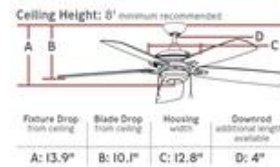

MONTE CARLO

FAN COLLECTIONS

5CY60WH: Cyclone Outdoor 60 Ceiling Fan in White with White Blades

Specification Images:

Collection: Cyclone Outdoor 60

AC Motor

Compatible with MC93WH slope ceiling canopy kit.

UPC #:026586955848

Finish: White (WH)

Blade Finish: White ABS w/Grain

Blade Finish 2: Undefined

Dimensions:

Diameter:	60"
Weight:	30.8 lbs.
Reverse Switch:	Manual
Rev. Switch Location:	Switch Housing
Motor Size:	212.0 X 25.0
Diameter of Housing:	12.84
Capacitor Value:	4.5+6+5/350/90C
Lead Wire Length:	78 inches
Remote Included:	None
Remote Group(s):	CK300,CKF310,ESSWC-4

Features:

- This product may be mounted on a sloped ceiling
- This fan is adaptable with a light kit.
- Fixture is operated with a pull chain

Material List:

- 1 Body - Steel - White
- 5 Blade - ABS - White ABS w/Grain

Safety Listing:

Safety Listed for Wet Locations

Instruction Sheets:

- English (5CY60XX-CUL-ENG)
- French (5CY60XX-CUL-CF)

Backplate / Canopy Details:

Type	Height / Length	Width	Depth	Diameter	Outlet Box Up	Outlet Box Down
Canopy	2 7/8			5 29/32		

Blade Details:

Blade Group	Diameter	Included	RPM	CFM	Watts	Amps	RPM	CFM	Watts	Amps	RPM	CFM	Watts	Amps
			Hi	Hi	Hi	Hi	Med	Med	Med	Low	Low	Low	Low	
R-AEN	60	Yes	152.0	6666.0	81.0	0.68					66.0	2877.0	19.7	0.33

Mounting Options:

Mounting Type	Included	Item	Downrod Length	Downrod Diameter	Overall Height	Blade to Ceiling	Min. Ceiling Height	Canopy Style	Canopy Diameter

Monte Carlo reserves the right to revise the design of components of any product due to parts availability or change in safety listing standards without assuming any obligation or liability to modify any products previously manufactured and without notice. This literature depicts a product design that is the sole and exclusive property of Monte Carlo. In compliance with U.S. copyright and patent requirements, notification is hereby presented in this form that this literature, or the product it depicts, is not to be copied, altered or used in any manner without the express written consent of, or contrary to the best interests of Monte Carlo.