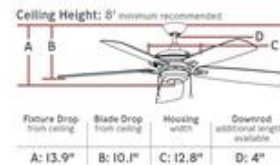

MONTE CARLO

FAN COLLECTIONS

5CY60BK: Cyclone Outdoor 60 Ceiling Fan in Matte Black with Matte Black Blades

Specification Images:

Collection: Cyclone Outdoor 60

AC Motor

Compatible with MC93BK slope ceiling canopy kit.

UPC #:026586969760

Finish: Matte Black (BK)

Blade Finish: Matte Black ABS w/Grain

Blade Finish 2: Undefined

Dimensions:

Diameter:	60"
Weight:	30.8 lbs.
Reverse Switch:	Manual
Rev. Switch Location:	Switch Housing
Motor Size:	212.0 X 25.0
Diameter of Housing:	12.84
Capacitor Value:	4.5+6+5/350/90C
Lead Wire Length:	78 inches
Remote Included:	None
Remote Group(s):	CK300,CKF310,ESSWC-4

Features:

- This product may be mounted on a sloped ceiling
- This fan is adaptable with a light kit.
- Fixture is operated with a pull chain

Material List:

- 1 Body - Steel - Matte Black
- 5 Blade - ABS - Matte Black ABS w/Grain

Safety Listing:

Safety Listed for Wet Locations

Instruction Sheets:

- English (5CY60XX-CUL-ENG)
- French (5CY60XX-CUL-CF)

Backplate / Canopy Details:

Type	Height / Length	Width	Depth	Diameter	Outlet Box Up	Outlet Box Down
Canopy	2 7/8			5 29/32		

Blade Details:

Blade Group	Diameter	Included	RPM Hi	CFM Hi	Watts Hi	Amps Hi	RPM Med	CFM Med	Watts Med	Amps Med	RPM Low	CFM Low	Watts Low	Amps Low
R-AEN	60	Yes	152.0	6666.0	81.0	0.68					66.0	2877.0	19.7	0.33

Mounting Options:

Mounting Type	Included	Item	Downrod Length	Downrod Diameter	Overall Height	Blade to Ceiling	Min. Ceiling Height	Canopy Style	Canopy Diameter

Monte Carlo reserves the right to revise the design of components of any product due to parts availability or change in safety listing standards without assuming any obligation or liability to modify any products previously manufactured and without notice. This literature depicts a product design that is the sole and exclusive property of Monte Carlo. In compliance with U.S copyright and patent requirements, notification is hereby presented in this form that this literature, or the product it depicts, is not to be copied, altered or used in any manner without the express written consent of, or contrary to the best interests of Monte Carlo.