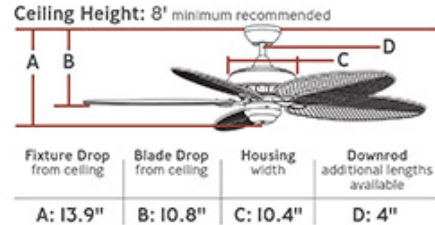

MONTE CARLO

FAN COLLECTIONS

5CU52WH: Cruise Outdoor 52 Ceiling Fan in White with White Blades

Specification Images:

Collection: Cruise Outdoor 52

AC Motor

Compatible with MC93WH slope ceiling canopy kit.

UPC #:026586978298

Finish: White (WH)

Blade Finish: White ABS w/Grain

Blade Finish 2: Undefined

Dimensions:

Diameter: 52"

Weight: 21.1 lbs.

Reverse Switch: Manual

Rev. Switch Location: Switch Housing

Motor Size: 172.0 X 20.0

Diameter of Housing: 10.35

Capacitor Value: 4.5+6+6/350V/90C

Lead Wire Length: 78 inches

Remote Included: None

Remote Group(s): CK250,CK300,CKF210,CKF310,ESSWC-2/-3

Features:

- This product may be mounted on a sloped ceiling
- This fan is adaptable with a light kit.
- Fixture is operated with a pull chain