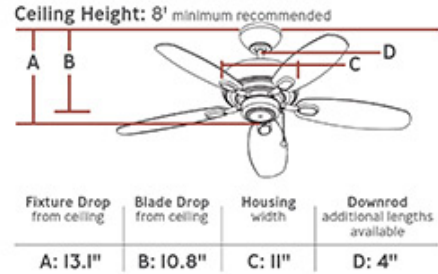

MONTE CARLO

FAN COLLECTIONS

5CQM44RB: Centro 44 - Roman Bronze

Specification Images:

Collection: Centro 44

AC Motor

UPC #:014817516319

Finish: Roman Bronze (RB)

Blade Finish: Bronze

Blade Finish 2: American Walnut

Dimensions:

Diameter:	44"
Weight:	17.1 lbs.
Reverse Switch:	Manual
Rev. Switch Location:	Switch Housing
Motor Size:	153.0 X 15.0
Diameter of Housing:	11.0
Capacitor Value:	3.0+6+5/350V
Lead Wire Length:	78 inches
Remote Included:	None
Remote Group(s):	

Features:

- This product may be mounted on a sloped ceiling
- This fan is adaptable with a light kit.
- Dual finished blades included
- Fixture is operated with a pull chain
- This product complies with TSCA Title VI

Material List:

1 Body - Steel - Roman Bronze
5 Blade - Plywood - Bronze/American Walnut Reversible blades

Safety Listing:

Safety Listed for Dry Locations

Instruction Sheets:

English (5CQM44XXX-CUL-ENG)
French (5CQM44XXX-CUL-CF)

Backplate / Canopy Details:

Type	Height / Length	Width	Depth	Diameter	Outlet Box Up	Outlet Box Down
Canopy	2 5/8			5 7/8		

Blade Details:

Blade Group	Diameter	Included	RPM Hi	CFM Hi	Watts Hi	Amps Hi	RPM Med	CFM Med	Watts Med	Amps Med	RPM Low	CFM Low	Watts Low	Amps Low

Monte Carlo reserves the right to revise the design of components of any product due to parts availability or change in safety listing standards without assuming any obligation or liability to modify any products previously manufactured and without notice. This literature depicts a product design that is the sole and exclusive property of Monte Carlo. In compliance with U.S copyright and patent requirements, notification is hereby presented in this form that this literature, or the product it depicts, is not to be copied, altered or used in any manner without the express written consent of, or contrary to the best interests of Monte Carlo.