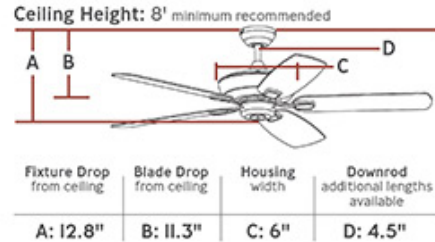

MONTE CARLO

FAN COLLECTIONS

5COM52RZW: Colony 52 Ceiling Fan in Matte White with Matte White Blades

Specification Images:

Collection: Colony 52

AC Motor

Compatible with MC93RZW slope ceiling canopy kit.

UPC #:014817561395

Finish: Matte White (RZW)

Blade Finish: Matte White

Blade Finish 2: Undefined

Dimensions:

Diameter: 52"

Weight: 15.9 lbs.

Reverse Switch: Manual

Rev. Switch Location: Switch Housing

Motor Size: 153.0 X 18.0

Diameter of Housing: 11.8

Capacitor Value: 4.5+5+6uF 305V+250V+250V 105

Lead Wire Length: 78 inches

Remote Included: None

Remote Group(s): CK250,NEO

Features:

- This product may be mounted on a sloped ceiling
- This fan is adaptable with a light kit.
- Flush mount hardware is included
- Fixture is operated with a pull chain
- This product complies with TSCA Title VI

Material List:

- 1 Body - Steel - Matte White
- 5 Blade - Plywood - Matte White

Safety Listing:

Safety Listed for Damp Locations

Instruction Sheets:

- English (5COM52XX-CUL-ENG)
- French (5COM52XX-CUL-CF)

Backplate / Canopy Details:

Type	Height / Length	Width	Depth	Diameter	Outlet Box Up	Outlet Box Down
Canopy	2 1/4			5 1/8		

Blade Details: