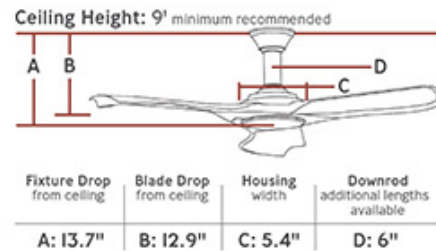

3MNL56AGPD-V1: 56" Minimalist - Aged Pewter

Specification Images:

Collection: Minimalist

DC 85 Motor

Hand Carved Balsa Wood Blades

UPC #:014817583267

Finish: Aged Pewter (AGP)

Blade Finish: Light Grey Weathered Oak

Blade Finish 2: Undefined

Dimensions:

Diameter:	56"
Weight:	17.03 lbs.
Reverse Switch:	Remote Controlled
Rev. Switch Location:	Remote Transmitter
Motor Size:	85.0 X 65.0
Diameter of Housing:	5.43
Lead Wire Length:	10 inches
Light Kit Included:	Yes
Remote Included:	Hand Remote
Location of Receiver:	Canopy
Remote Group(s):	ESSWC-7

Mounting Options:

Mounting Type	Included	Item	Downrod Length	Downrod Diameter	Overall Height	Blade to Ceiling	Min. Ceiling Height	Canopy Style	Canopy Diameter
Downrod (Included)	yes		6.0		13.7	12.9	8.08	Stem (Down Rod)	6.4
Downrod (Optional)	no	DRM12-AGP	12.0	0.5	19.7	18.9	8.58	Stem (Down Rod)	6.4