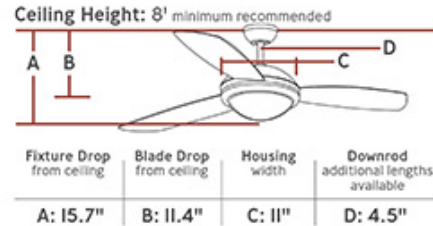

### Specification Images:

### Dimensions:

<b>Diameter:</b>	52"
<b>Weight:</b>	19.8 lbs.
<b>Reverse Switch:</b>	Remote Controlled
<b>Rev. Switch Location:</b>	Remote Transmitter
<b>Motor Size:</b>	172.0 X 20.0
<b>Diameter of Housing:</b>	11.0
<b>Capacitor Value:</b>	4.5uF 350V 105?
<b>Lead Wire Length:</b>	78 inches
<b>Light Kit Included:</b>	Yes
<b>Remote Included:</b>	Wall / Hand Remote
<b>Location of Receiver:</b>	Canopy
<b>Remote Group(s):</b>	