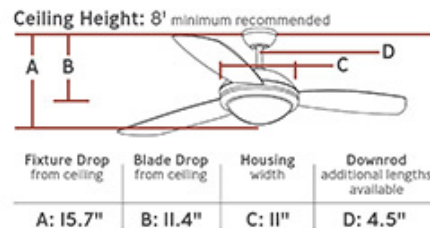

Dimensions:

Diameter:	52"
Weight:	19.8 lbs.
Reverse Switch:	Remote Controlled
Rev. Switch Location:	Remote Transmitter
Motor Size:	172.0 X 20.0
Diameter of Housing:	11.0
Capacitor Value:	4.5uF 350V 105?
Lead Wire Length:	78 inches
Light Kit Included:	Yes
Remote Included:	Wall / Hand Remote
Location of Receiver:	Canopy
Remote Group(s):	

Bulbs:

1 - LED Integrated Array 18w 120v - included

Features:

- Flush mount hardware is included
- This advanced LED technology is carefully designed and selected to consist of the highest quality LED chipsets for superior performance and reliability.
- Remote included for easy operation
- This product complies with TSCA Title VI

Material List:

3 Blade - Plywood - Dual Blade Finish

Safety Listing:

Safety Listed for Damp Locations

Instruction Sheets:

English (3DIR52XXD-CUL-ENG)
French (3DIR52XXD-CUL-CF)