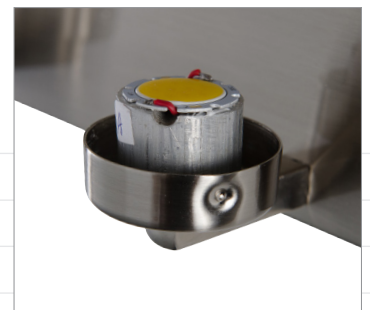

alternating[®]
current

phone 702-792-6900
fax 866-258-0862

email info@varaluz.com
web varaluz.com

AC1144 CLEAN

SELLING POINTS : Energy-efficient LED lamping.

CLASSIFICATION : Clean is just that. Clean. It combines simple and sleek stainless steel with white opal glass and energy-efficient LED lamping. It almost seems too easy a choice, doesn't it?

LED BATH FIXTURE 4 LIGHT

Product ID	AC1144
Finish	Satin Nickel
Glass/Shade	Acid Etched Opal Glass
Product Width	23.625 in./60 cm
Product Height	4.75 in./12.1 cm
Product Extension	3.625 in./9.2 cm
Product Weight	3 lb./1.4 kg
Shade Width	2.125 in./5.4 cm
Shade Height	3.625 in./9.2 cm
Backplate Width	23.625 in./60 cm
Backplate Height	4.75 in./12.1 cm
Backplate Thickness	1.125 in./2.9 cm
Top-to-Mount	2.375 in./6 cm
Lamping	4 x 5W LED (3000K-3500K), included