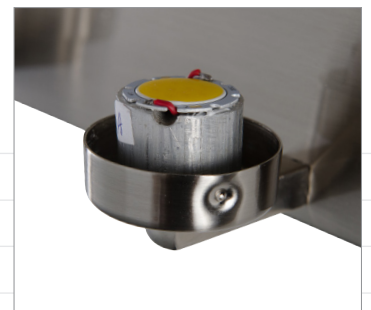

alternating[®]
current

phone 702-792-6900
fax 866-258-0862

email info@varaluz.com
web varaluz.com

AC1141 CLEAN

SELLING POINTS : Energy-efficient LED lamping.

CLASSIFICATION : Clean is just that. Clean. It combines simple and sleek stainless steel with white opal glass and energy-efficient LED lamping. It almost seems too easy a choice, doesn't it?

LED BATH FIXTURE I LIGHT

Product ID	AC1141
Finish	Satin Nickel
Glass/Shade	Acid Etched Opal Glass
Product Width	4.75 in./12.1 cm
Product Height	4.75 in./12.1 cm
Product Extension	3.625 in./9.2 cm
Product Weight	1 lb./0.5 kg
Shade Width	2.125 in./5.4 cm
Shade Height	3.625 in./9.2 cm
Backplate Width	4.75 in./12.1 cm
Backplate Height	4.75 in./12.1 cm
Backplate Thickness	1.125 in./2.9 cm
Top-to-Mount	2.375 in./6 cm
Lamping	1 x 5W LED (3000K-3500K), included