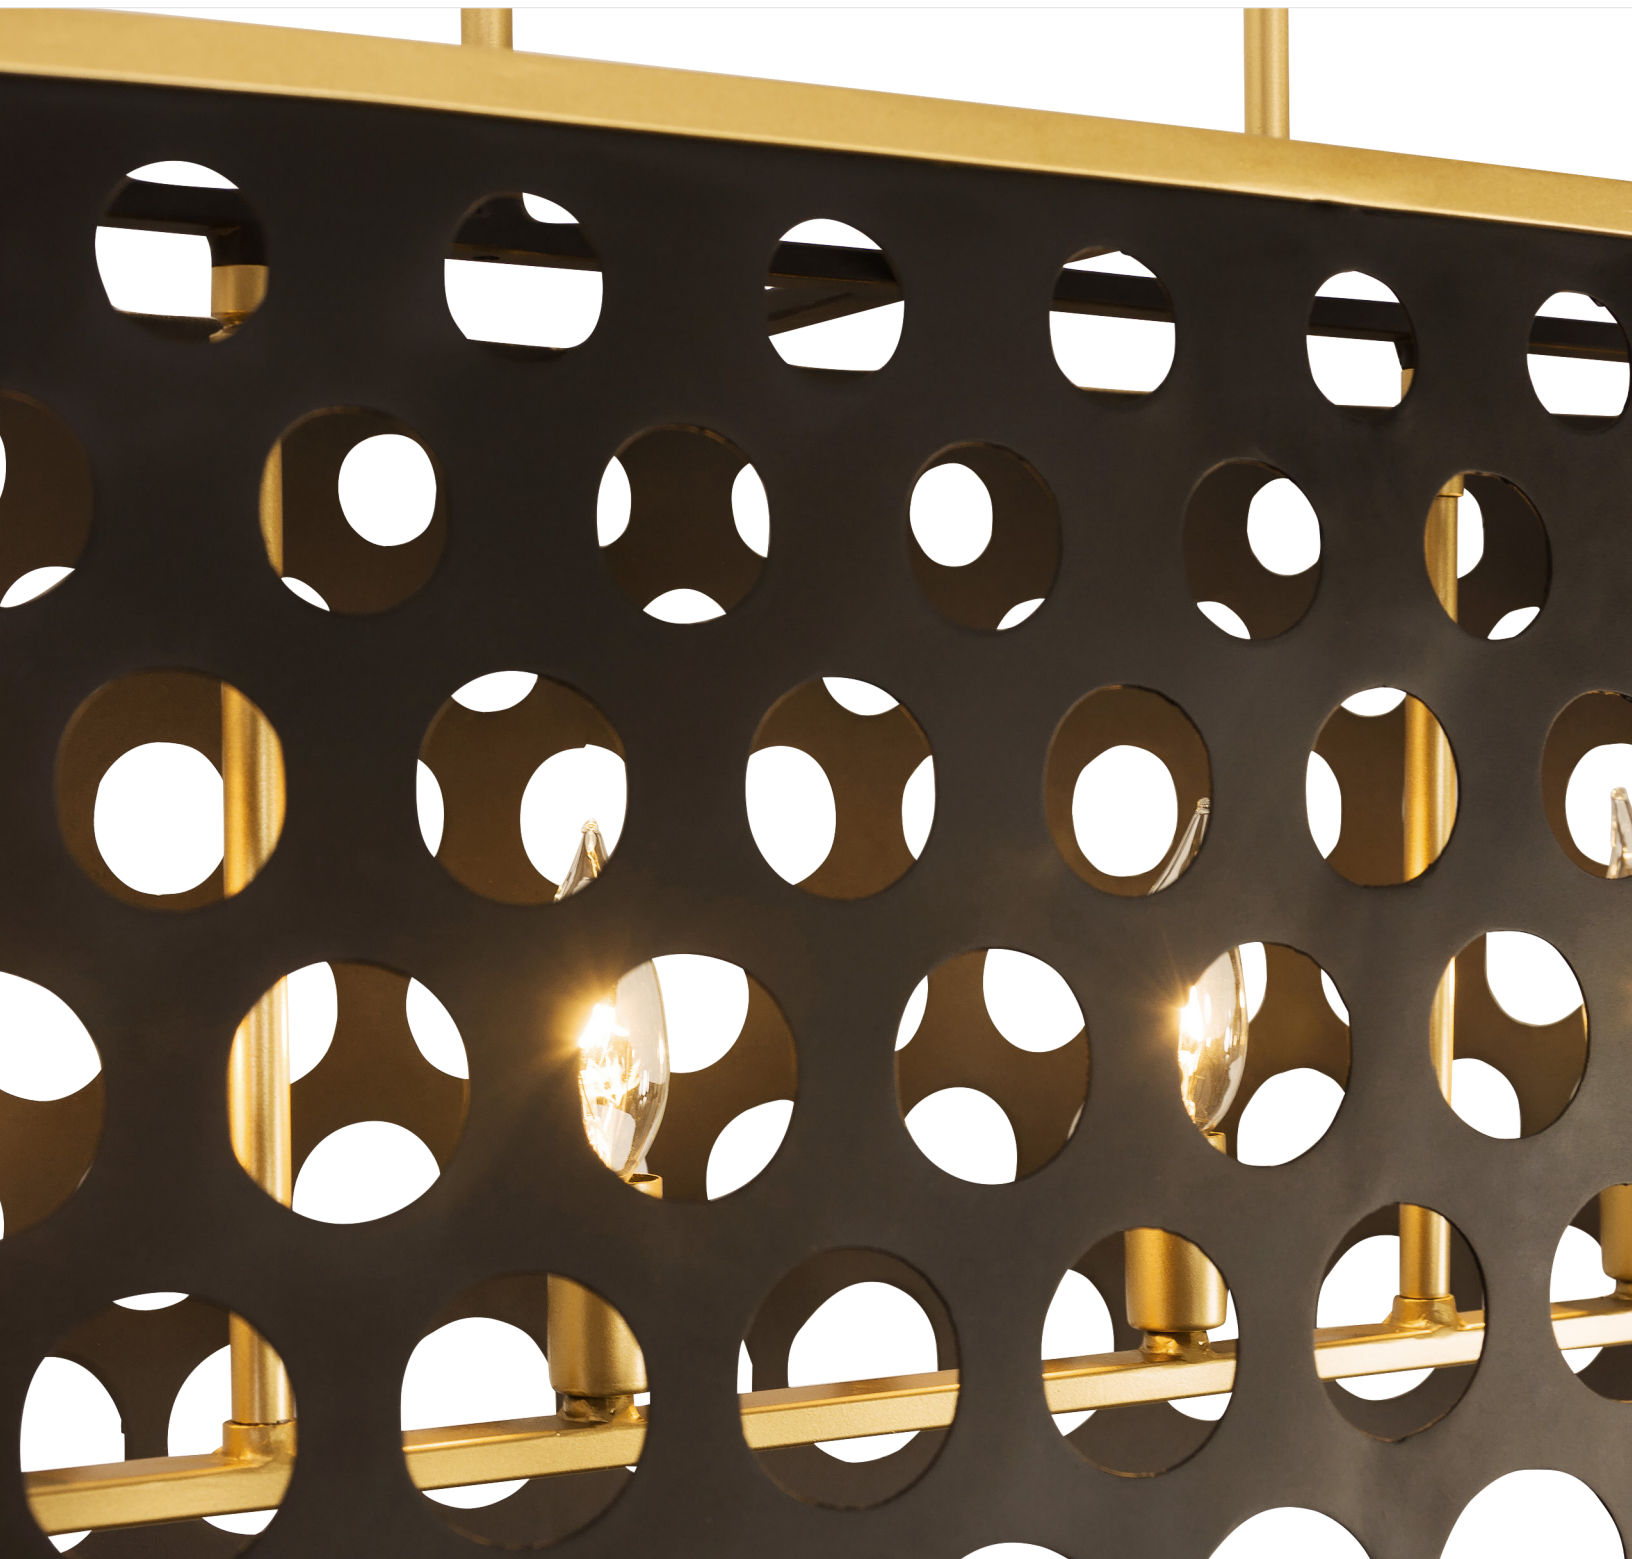

varaLuz

phone 702-792-6900
fax 866-258-0862

email info@varaluz.com
web varaluz.com

346N06MBFG BAILEY

SELLING POINTS : Circular patterns and formidable mixed finished illuminate with a sense of modern urban mystery and art deco style. Inspired by Industrial era drafting stencils/templetes.

CLASSIFICATION : With a nod to the strength of the industrial era, the Bailey collection's circular patterns and formidable mixed finishes illuminate with a sense of modern urban mystery and Art Deco style. Like a roaring 20's flapper, her flirtations get your attention and pique your curiosity. You're cordially invited to take a closer look and appreciate Bailey's beauty – inside and out.

varaLuz

6 LIGHT LINEAR PENDANT

Product ID 346N06MBFG

Item Name Bailey 6-Lt Linear Pendant

Finish Matte Black with
French Gold Accents

Product Width 44 in./111.76 cm

Product Height 15 in./38.1 cm

Product Depth 14.5 in./36.83 cm

Chain 10 ft./3.04 m

Stem 2 x 6 in./15.24 cm

Notes Top of "shade"

42 in./106.7 cm Length

by 12.25 in./31.1 cm width