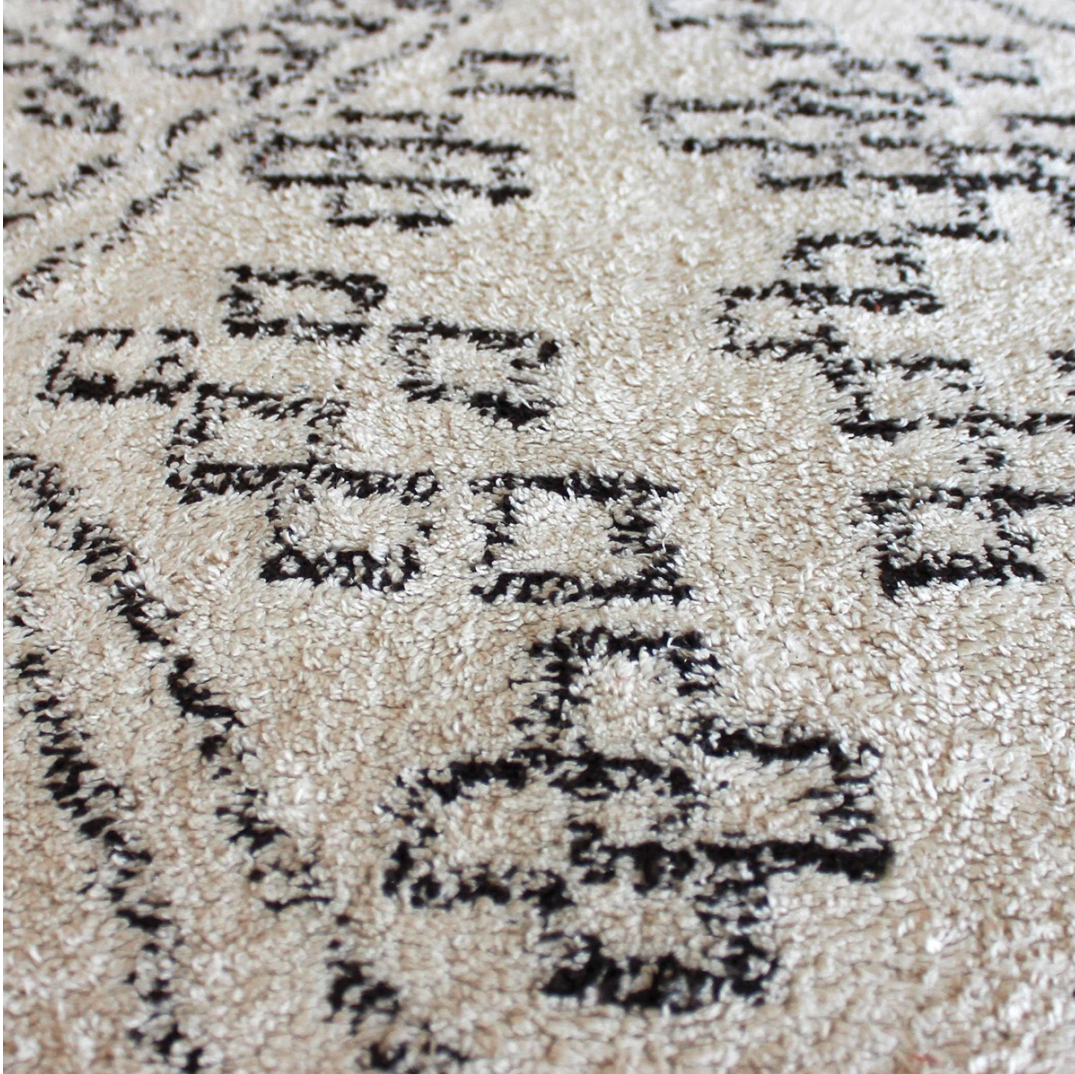

UTTERMOST

CAMPO, IVORY

ITEM #73064-8

Table tufted ivory cotton, featuring a distressed tribal inspired pattern and a plush pile.

Designer:	NA
Dimensions:	8' W X 10' L
Weight:	55
Ship Via:	Small Parcel
UPC Number:	792977795200