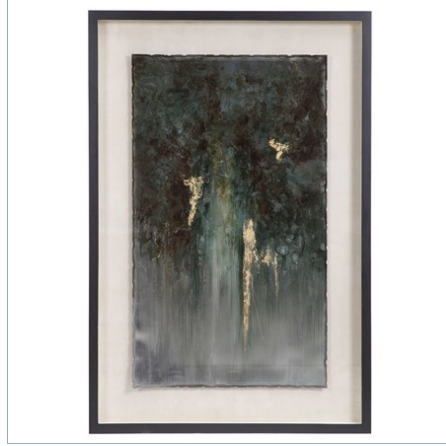

UTTERMOST

New

OCEAN SWELL FRAMED PRINTS, S/3, 3 CARTONS

ITEM #35374

Reminiscent of ocean water, these metal sheets are hand painted in aqua, gray, silver and gold hues. The raw metal edge is softened by natural beige linen backing and a matte black shadowbox style frame under glass. Due to the handcrafted nature of this artwork, each piece may have subtle differences. Each piece may be hung horizontal or vertical.

Designer:

Dimensions:

21 W X 66 H X 2 D (in)

Weight:

127

Ship Via:

Motor Freight

UPC Number:

792977353745

Complementary Items

RUSTIC PATINA FRAMED PRINTS, S/2

35366 | 25 W X 29 H X 2 D (IN)

RUSTIC PATINA GRANDE FRAMED PRINT

35369 | 40 W X 60 H X 2 D (IN)