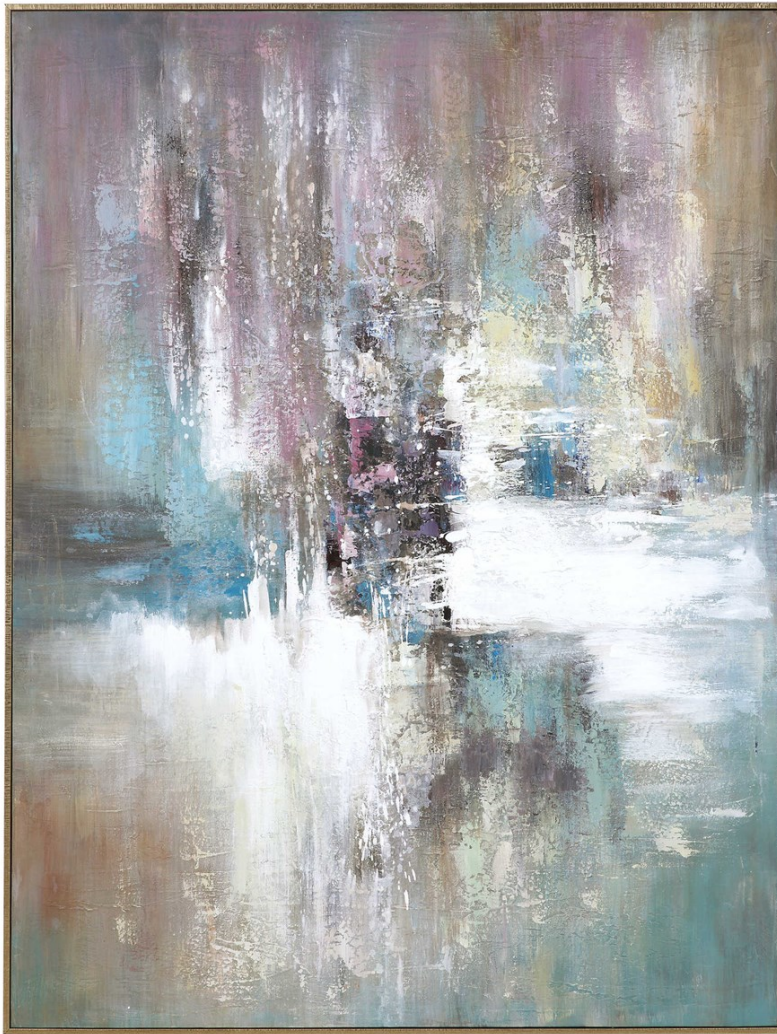

UTTERMOST

New

ELEVATION HAND PAINTED CANVAS

ITEM #32248

Hand painted artwork on canvas exhibits an array of color including lavender, aqua, white, and tan. A gold leaf gallery frame completes the abstract piece, which may be hung horizontal or vertical.

Designer:

Dimensions:

42 W X 55 H X 2 D (in)

Weight:

16

Ship Via:

Motor Freight

UPC Number:

792977322482