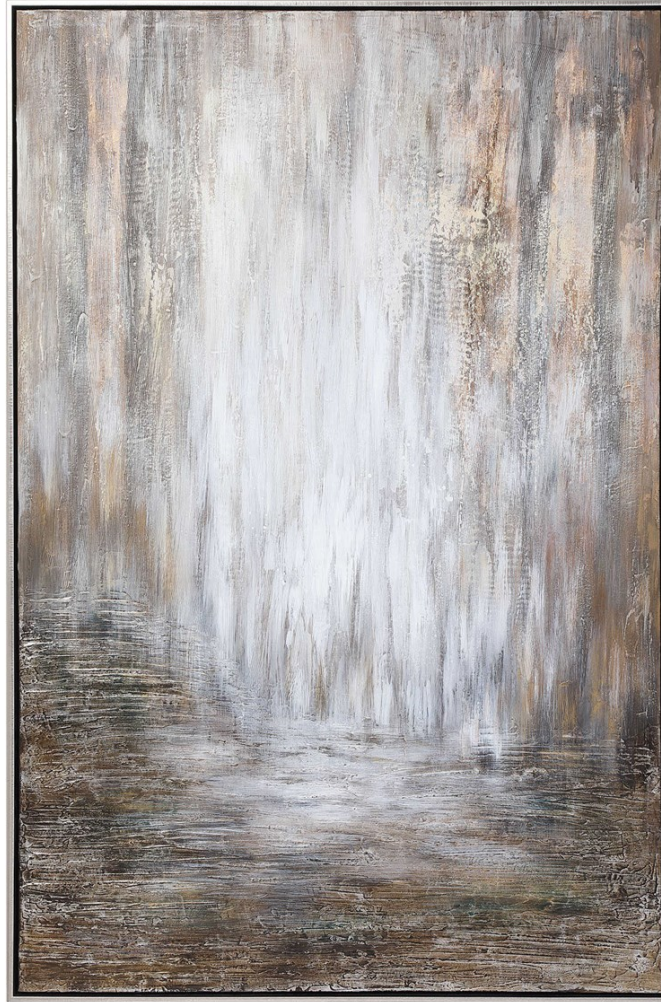

UTTERMOST

New

DESERT RAIN HAND PAINTED CANVAS

ITEM #31331

Bronze, gold, silver, and gray tones make this versatile artwork a cinch to place. The array of neutrals present in this hand painted piece are accented by noticeable texture and an antique silver gallery frame. Due to the handcrafted nature of this artwork, each piece may have subtle differences.

Designer:

Dimensions:

Weight:

Ship Via:

UPC Number:

41 W X 61 H X 2 D (in)

25

Motor Freight

792977313312