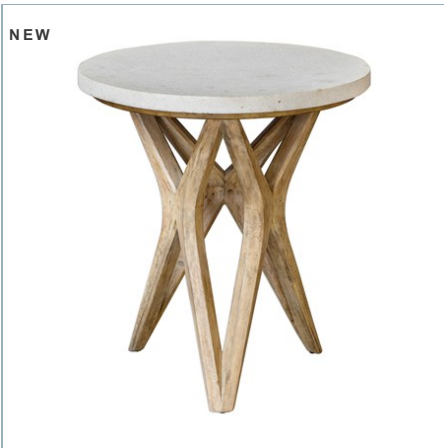

UTTERMOST

CATALI CONSOLE TABLE

ITEM #25811

Handcrafted from solid mixed woods with a natural ivory limestone top, on a geometric base finished in a warm oatmeal wash. True to the characteristics of natural stone, each piece will have unique shading and graining.

| | |
|--------------------|-------------------------|
| Designer: | Billy Moon |
| Dimensions: | 41 W X 30 H X 14 D (in) |
| Weight: | 105 |
| Ship Via: | Motor Freight |
| UPC Number: | 792977258118 |

Complementary Items

CATALI COFFEE TABLE

#25885 | 40 W X 18 H X 40 D (IN)

CATALI END TABLE

#25886 | 22 W X 26 H X 22 D (IN)

ENCORE ARMCHAIR, NATURAL

#23461 | 29 W X 33 H X 31 D (IN)

MARNIE ACCENT TABLE

#25437 | 22 W X 25 H X 22 D (IN)