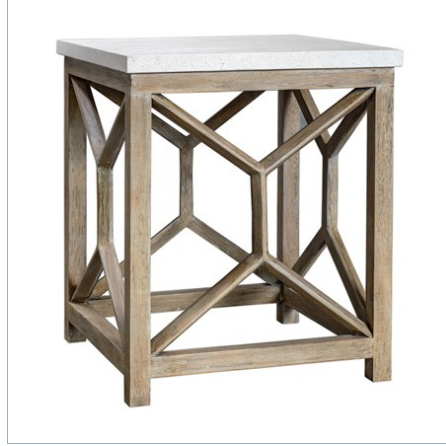

UTTERMOST

CATALI CONSOLE TABLE

ITEM #25811

Handcrafted from solid mixed woods with a natural ivory limestone top, on a geometric base finished in a warm oatmeal wash. True to the characteristics of natural stone, each piece will have unique shading and graining.

| | |
|--------------------|-------------------------|
| Designer: | Billy Moon |
| Dimensions: | 41 W X 30 H X 14 D (in) |
| Weight: | 105 |
| Ship Via: | Motor Freight |
| UPC Number: | 792977258118 |

Complementary Items

CATALI COFFEE TABLE

#25885 | 40 W X 18 H X 40 D (IN)

CATALI END TABLE

#25886 | 22 W X 26 H X 22 D (IN)

ENCORE ARMCHAIR, NATURAL

#23461 | 29 W X 33 H X 31 D (IN)

MARNIE ACCENT TABLE

#25437 | 22 W X 25 H X 22 D (IN)