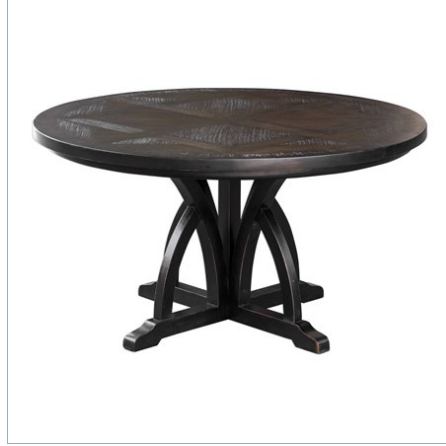

UTTERMOST

New

MAIVA ACCENT TABLE, WHITE

ITEM #25426

Soft, aged white finish on solid mango wood circle motif base, with rub-through distressing on the mindi veneer inlay top.

Designer:

Matthew Williams

Dimensions:

24 W X 26 H X 24 D (in)

Weight:

30

Ship Via:

Small Parcel

UPC Number:

792977254264

Assembly Instructions:

[Click Here](#)

Complementary Items

MAIYA ACCENT TABLE

#25630 | 24 W X 26 H X 24 D (IN)

MAIYA DINING TABLE

#25861 | 56 W X 30 H X 56 D (IN)