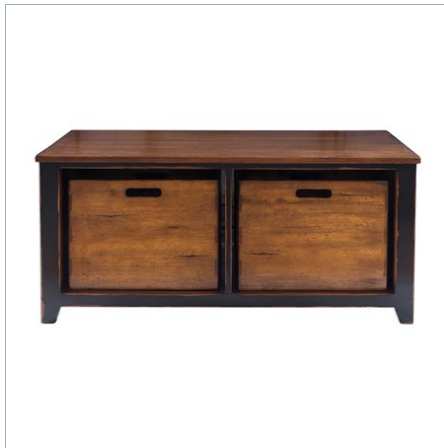

UTTERMOST

New

ARDUSIN HOBBY BENCH, WHITE

ITEM #25421

Craftsman built of select hardwoods hand finished in aged white, with storage shelves, and two solid mahogany dovetail bins in a warm honey finish. Bins are 14.5 x 7.5 x 8.7 in size.

Designer:	Matthew Williams
Dimensions:	41 W X 19 H X 16 D (in)
Weight:	86
Ship Via:	Motor Freight
UPC Number:	792977254219

Complementary Items

ARDUSIN HOBBY CUPBOARD

#25589 | 47 W X 34 H X 15 D (IN)

ARDUSIN HOBBY CUPBOARD, GRAY

#25745 | 33 W X 34 H X 15 D (IN)

ARDUSIN HOBBY BENCH

#25767 | 41 W X 19 H X 16 D (IN)

ARDUSIN HOBBY CHEST

#25791 | 34 W X 38 H X 13 D (IN)

ARDUSIN HOBBY TABLE

#25825 | 42 W X 19 H X 26 D (IN)

ARDUSIN HOBBY CUPBOARD, DRIFTWOOD

#25877 | 48 W X 35 H X 14 D (IN)