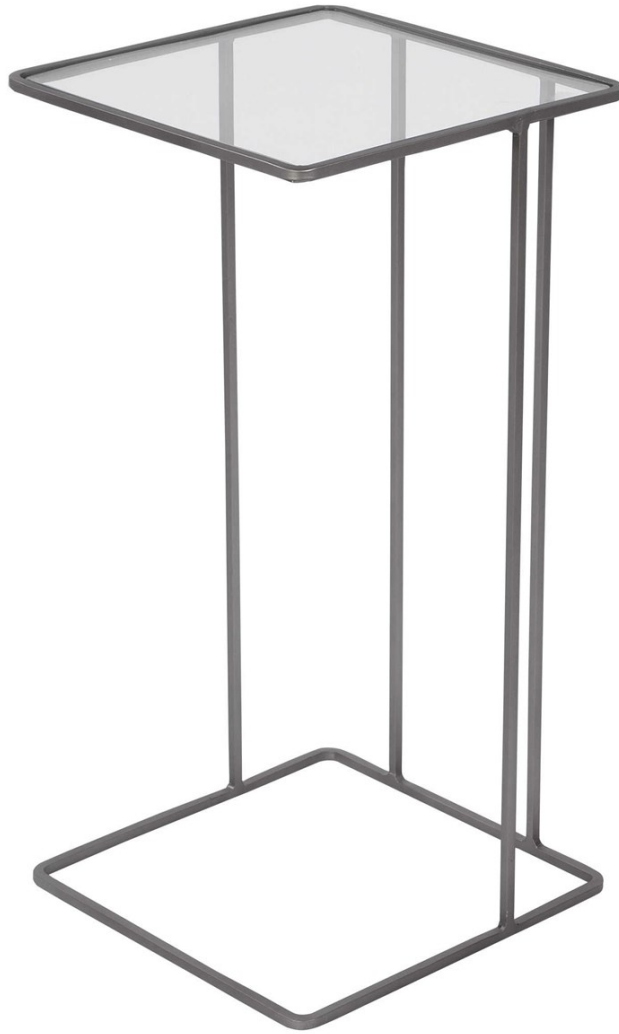

UTTERMOST

New

CADMUS ACCENT TABLE, PEWTER

ITEM #25122

Minimally designed with versatility, this petite hand forged iron accent table is finished soft pewter with a clear tempered glass top.

Designer:

Dimensions:

12 W X 24 H X 12 D (in)

Weight:

11

Ship Via:

Small Parcel

UPC Number:

792977251225

Complementary Items

CADMUS ACCENT TABLE

25066 | 12 W X 24 H X 12 D (IN)