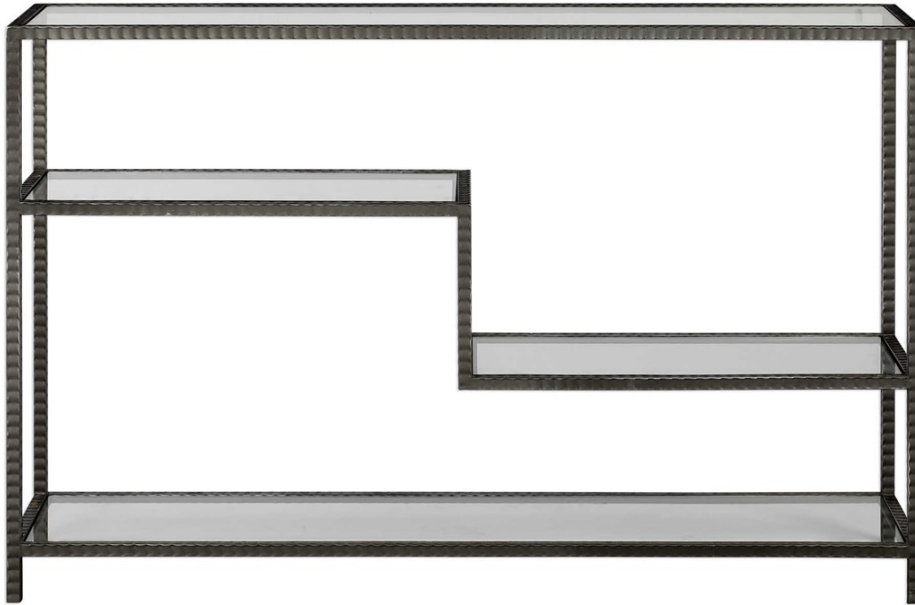

## LEO CONSOLE TABLE

ITEM #24810

Industrial inspired function with multi-level display shelves, featuring ribbed iron finished in an aged gunmetal with a light rust patina. Shelves are clear tempered glass.

<b>Designer:</b>	Grace Feyock
<b>Dimensions:</b>	52 W X 34 H X 12 D (in)
<b>Weight:</b>	75
<b>Ship Via:</b>	Motor Freight
<b>UPC Number:</b>	792977248102