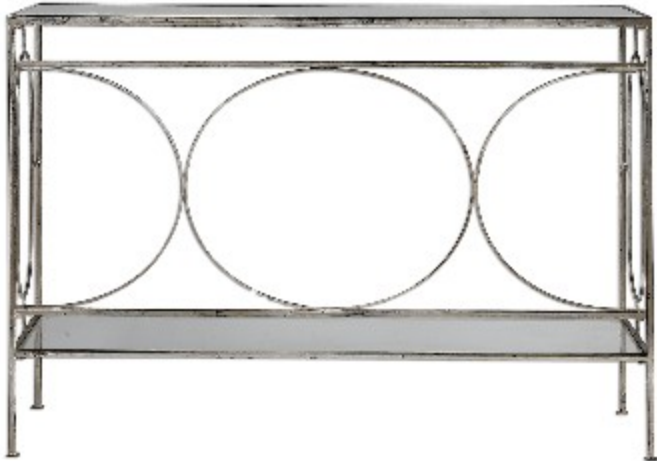

Luano, Console Table

Item #24541

Refined, thinly shaped forged iron is finished in heavily distressed antique silver. Top shelf is mirrored with a clear tempered glass gallery shelf.

- Designer:** Matthew Williams
- Dimensions:** 48 W X 34 H X 14 D (in)(in)
- Weight (lbs):** 44
- Ship Via UPS:** Yes
- UPC Number:** 792977245415

RELATED PRODUCTS

 <p>Luano, Coffee Table Item #24542</p>	 <p>Luano, End Table Item #24543</p>
---	---