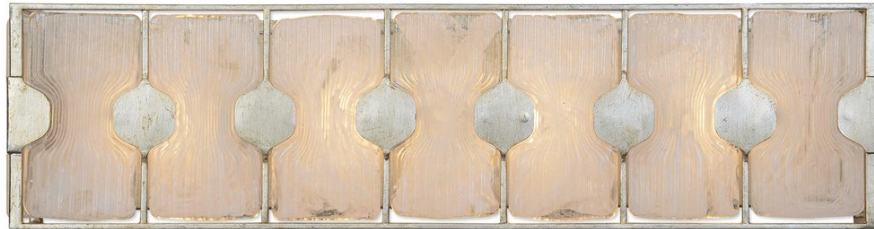

UTTERMOST

RENE, 4 LT. VANITY

ITEM #22867

A classic 4 Lt. bath vanity fixture with exquisite handmade white swirl glass panels with pressed hourglass contours and peacock feather metal ornaments anchoring each glass. A transitional design with roots from the Art Deco period.

Designer:

Kalizma Home

Dimensions:

7 H X 27 W X 4 D (in)

Weight:

16

Ship Via:

Small Parcel