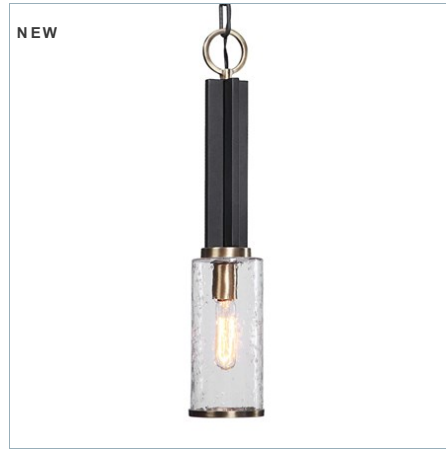

UTTERMOST

New

JARSDEL, 1 SCONCE

ITEM #22522

Refined industrial with clean lines on our 1 Lt. sconce features a sanded black finish on the I-beam style frame with refined antique brass accents and clear meteor shower glass shades. Supplied with 1-60 watt max Edison socket.

UPC Number:

792977225226

Assembly Instructions:

[Click Here](#)

Complementary Items

JARSDDEL, 8 LT CHANDELIER

21334 | 25 H X 35 DIA. (IN)

JARSDDEL, 1 LT MINI PENDANT