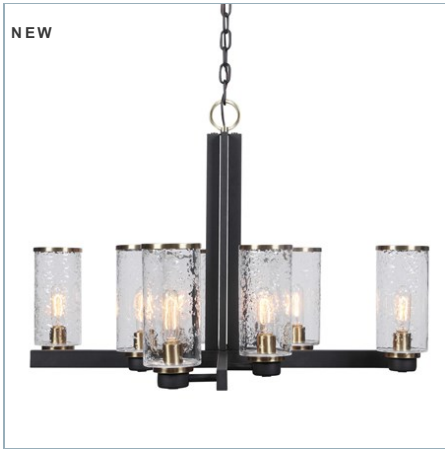

UTTERMOST

New

JARSDEL, 1 SCONCE

ITEM #22522

Refined industrial with clean lines on our 1 Lt. sconce features a sanded black finish on the I-beam style frame with refined antique brass accents and clear meteor shower glass shades. Supplied with 1-60 watt max Edison socket.

Designer:

Kalizma Home

Dimensions:

20 H X 5 W X 7 D (in)

Weight:

7

Ship Via:

Small Parcel

UPC Number:

792977225226

Assembly Instructions:

[Click Here](#)

Complementary Items

JARSDDEL, 8 LT CHANDELIER

21334 | 25 H X 35 DIA. (IN)

JARSDDEL, 1 LT MINI PENDANT