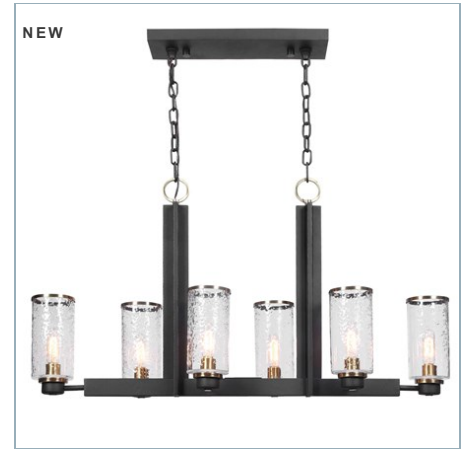

JARSDDEL, 6 LT ISLAND

21333 | 25 H X 45 W X 12 D (IN)